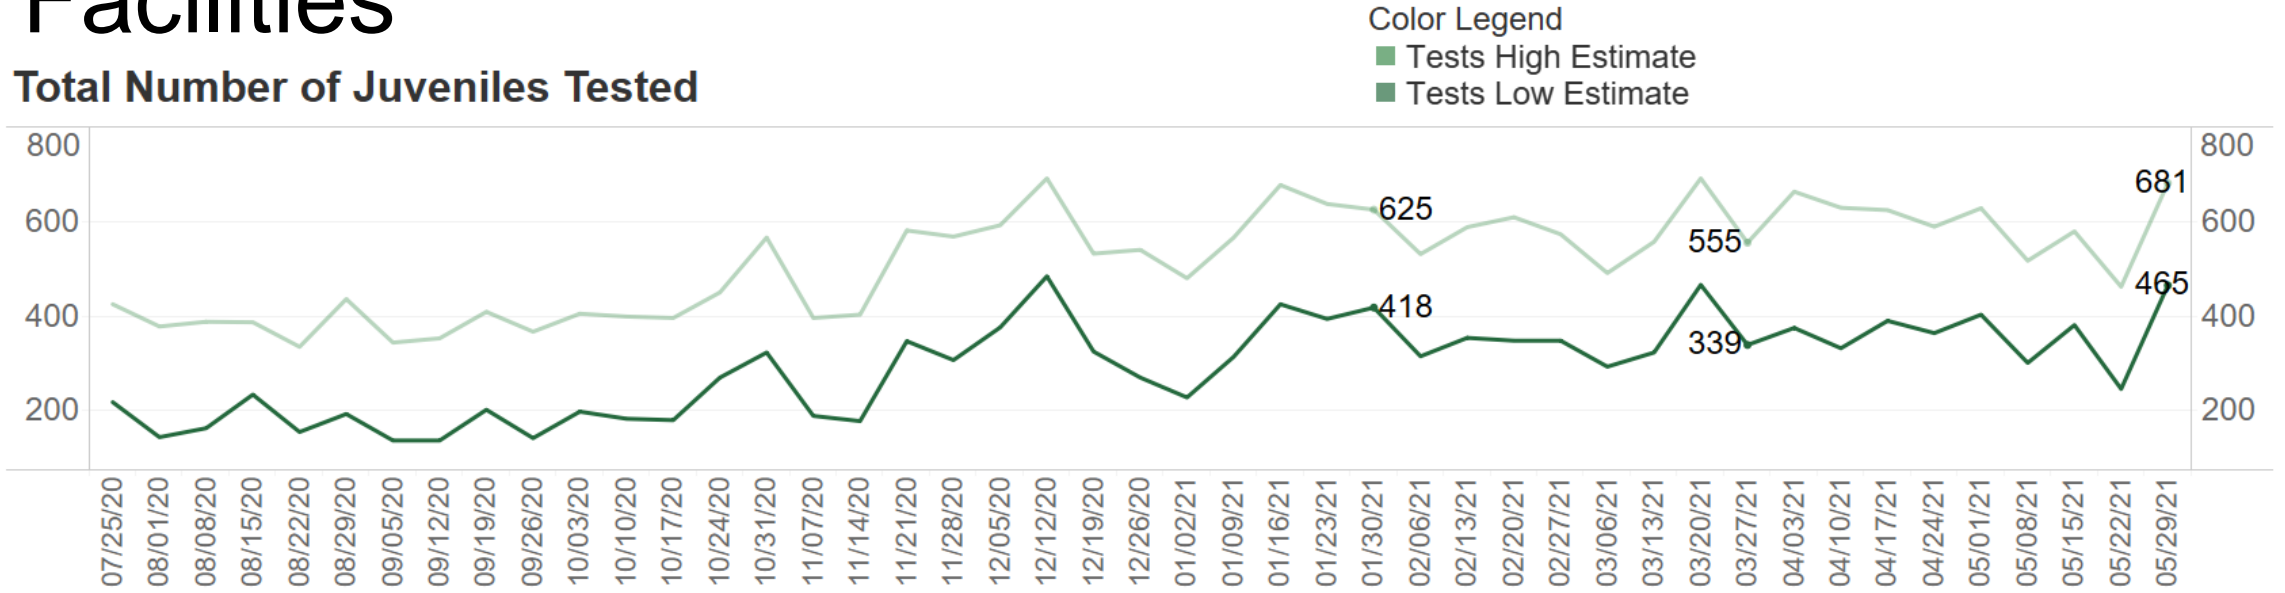

Recent COVID-19 Case Trends in County Juvenile Facilities

Total Number of Juveniles Tested