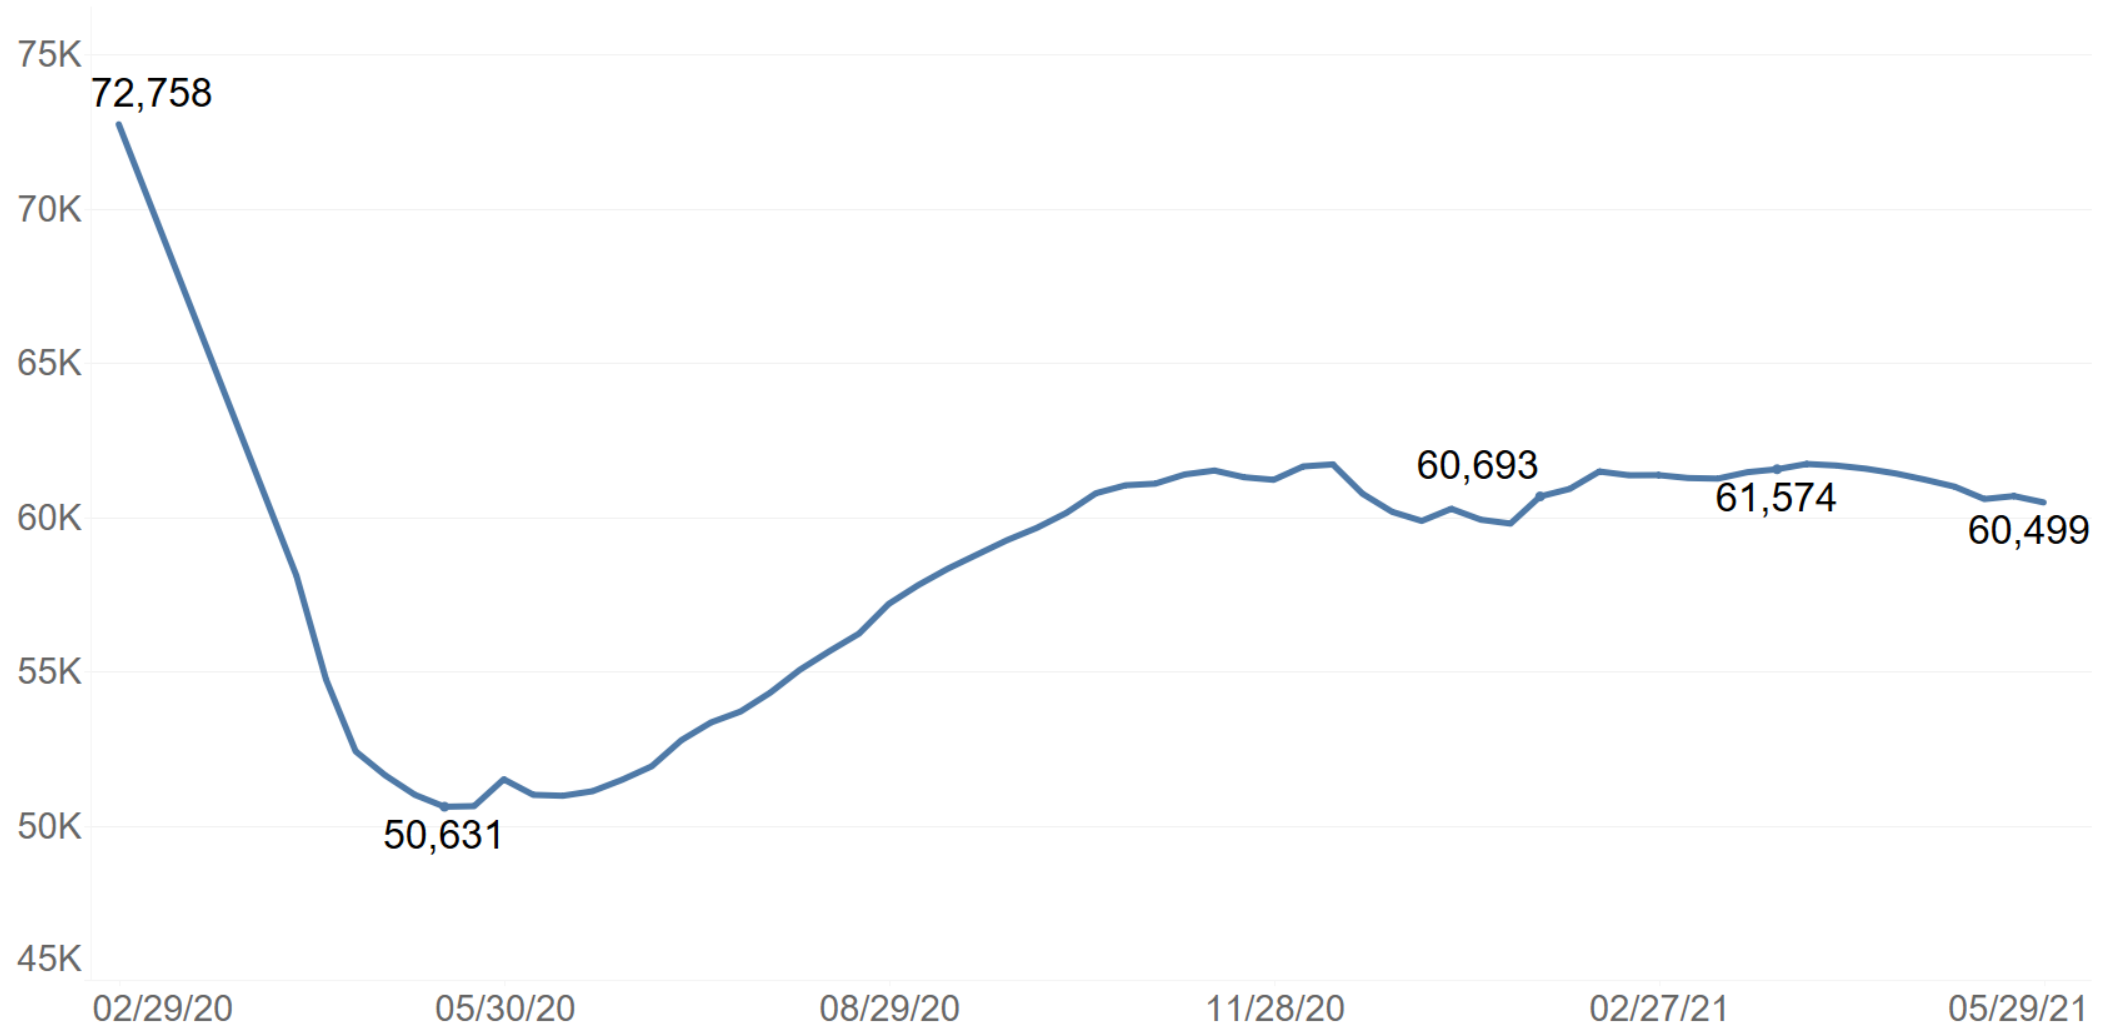

# Recent Population Trends in County Jails

Statewide Average Daily Population of Detained People from 2/29/20 to 5/29/21

# Recent Population Trends in County Jails

Statewide Average Daily Population of Detained People from 7/19/20 to 5/29/21