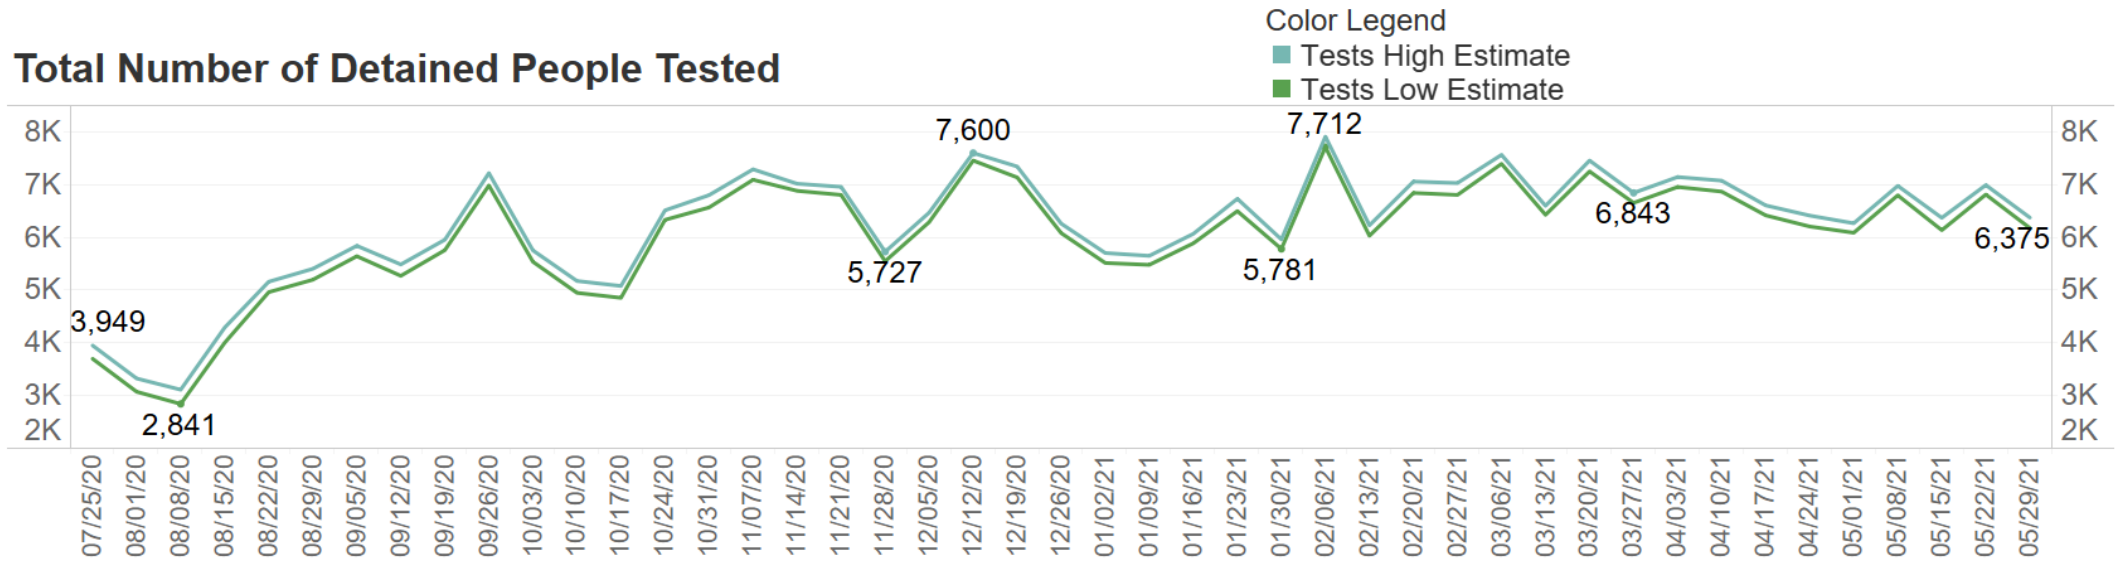

Recent COVID-19 Case Trends in County Jails