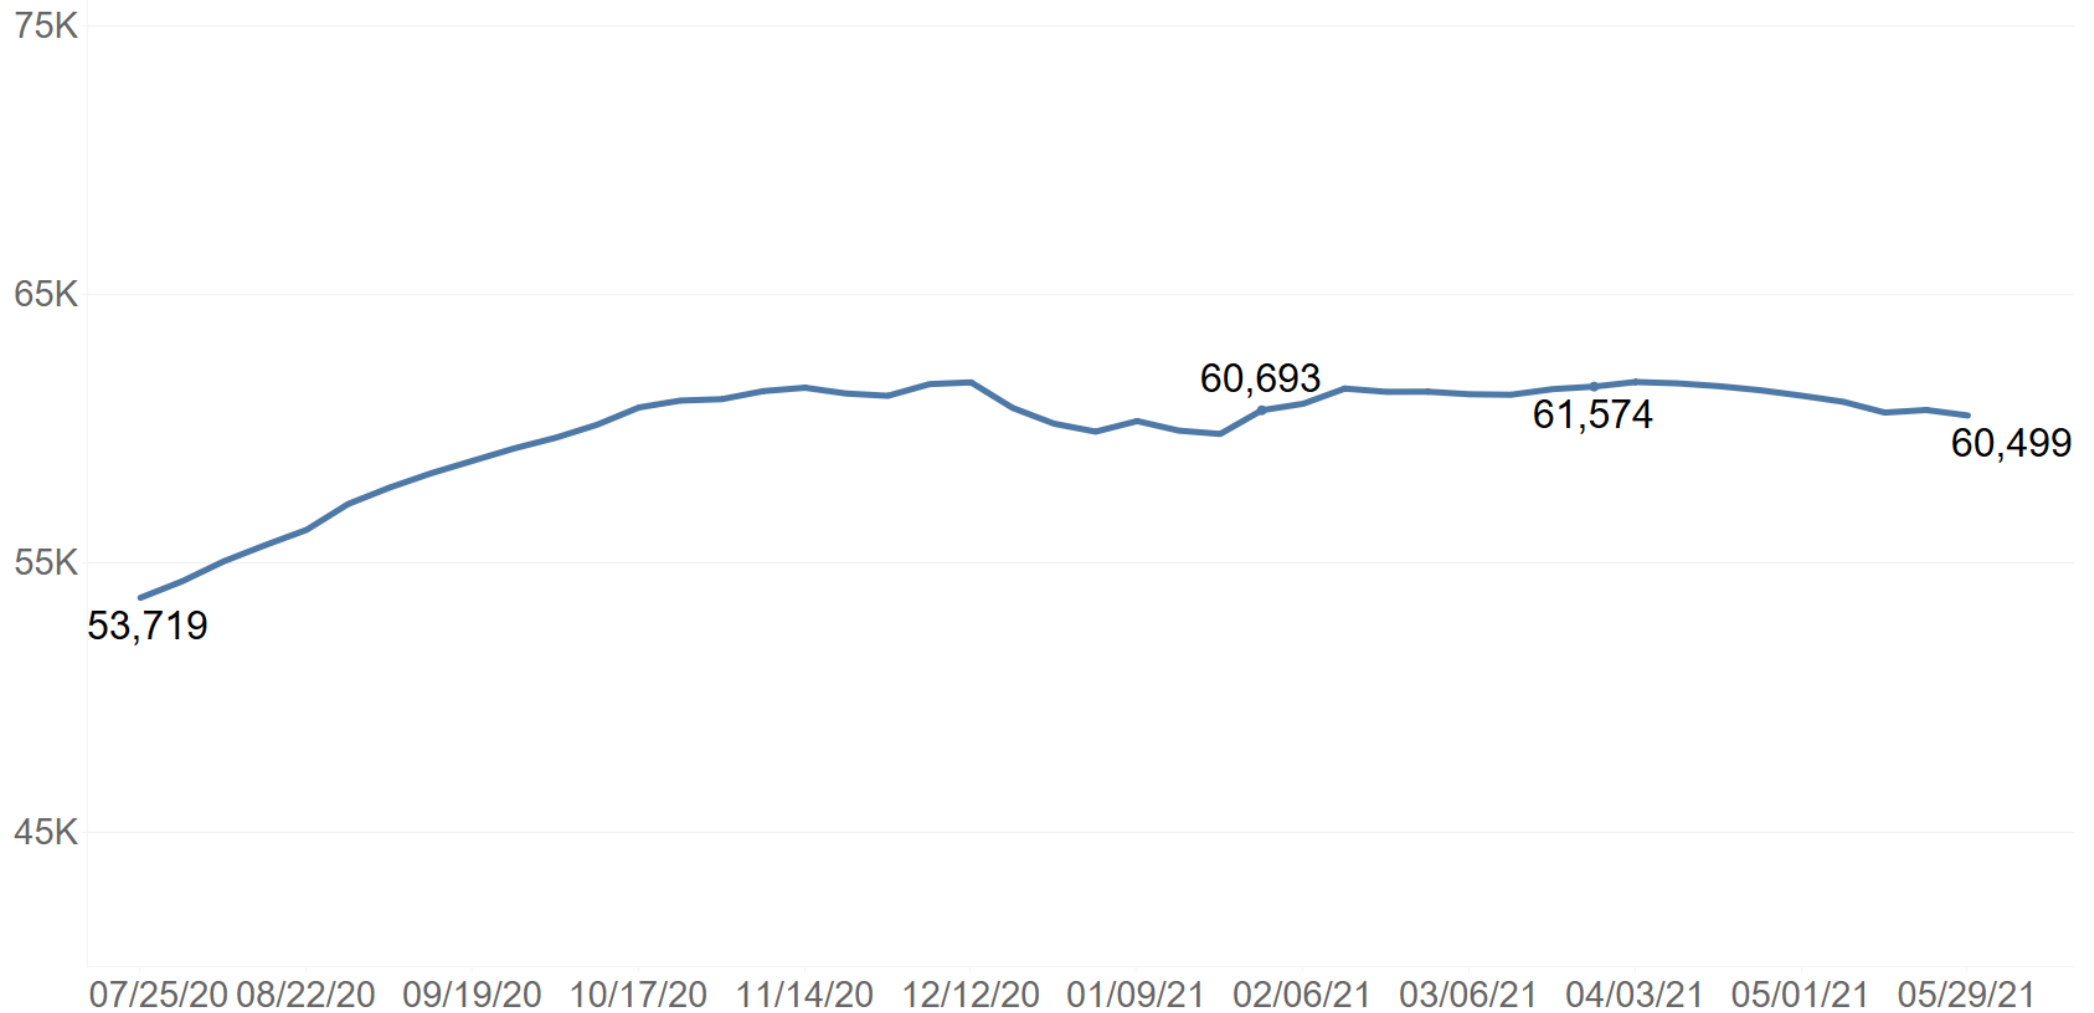

# Recent Population Trends in County Jails

Statewide Average Daily Population of Detained People from 2/29/20 to 5/29/21

# Recent Population Trends in County Jails

Statewide Average Daily Population of Detained People from 7/19/20 to 5/29/21