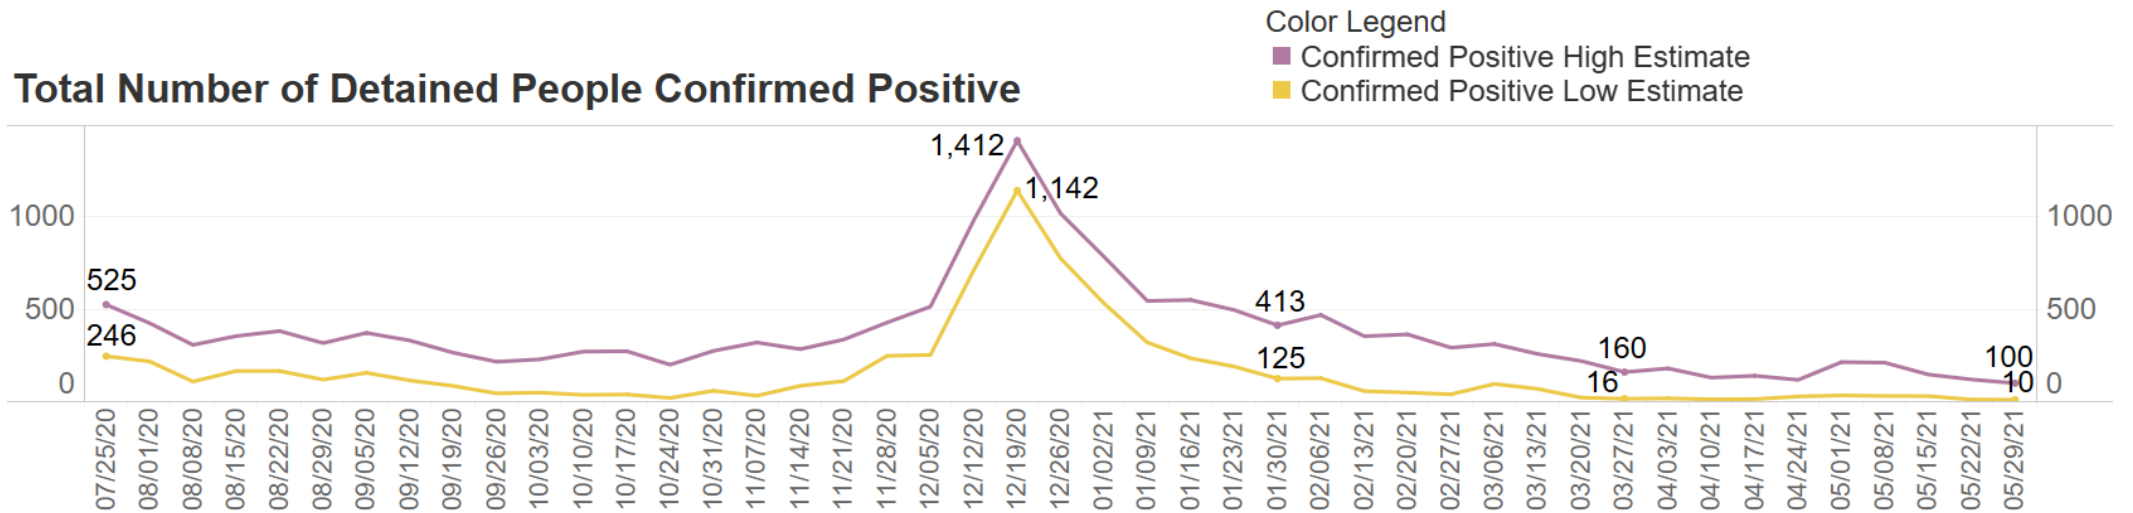

Recent COVID-19 Case Trends in County Jails