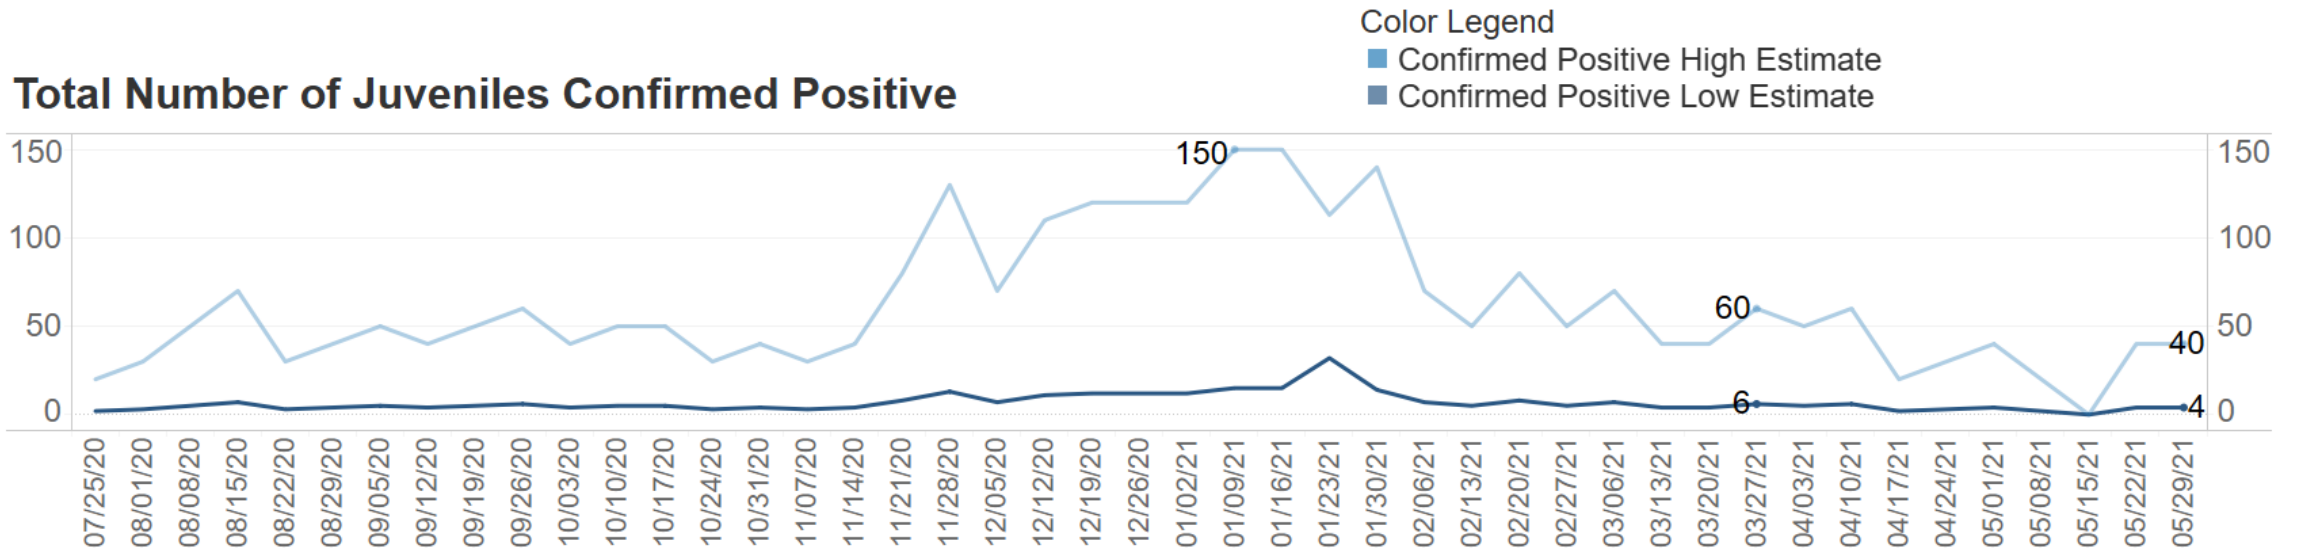

Total Number of Juveniles Confirmed Positive