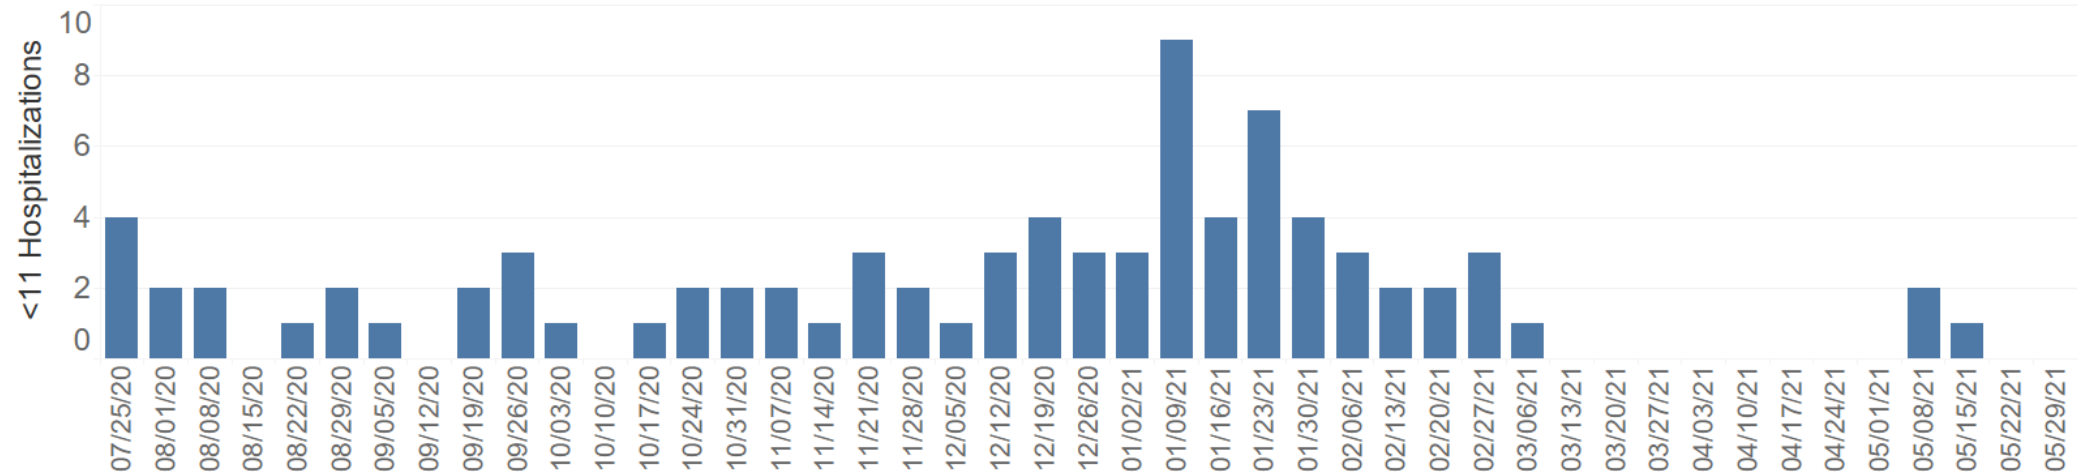

Hospitalizations of Detained People