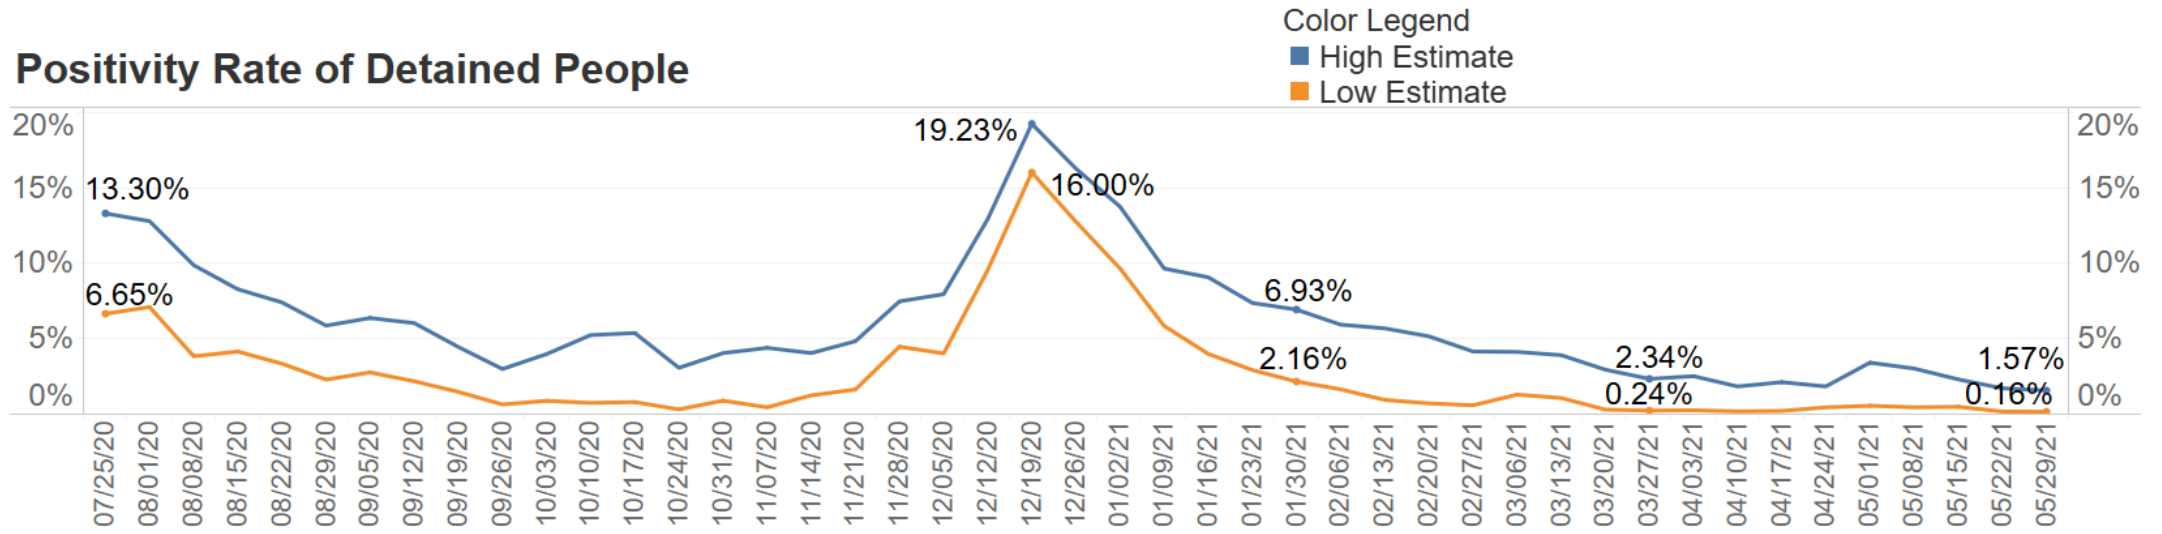

Recent COVID-19 Case Trends in County Jails