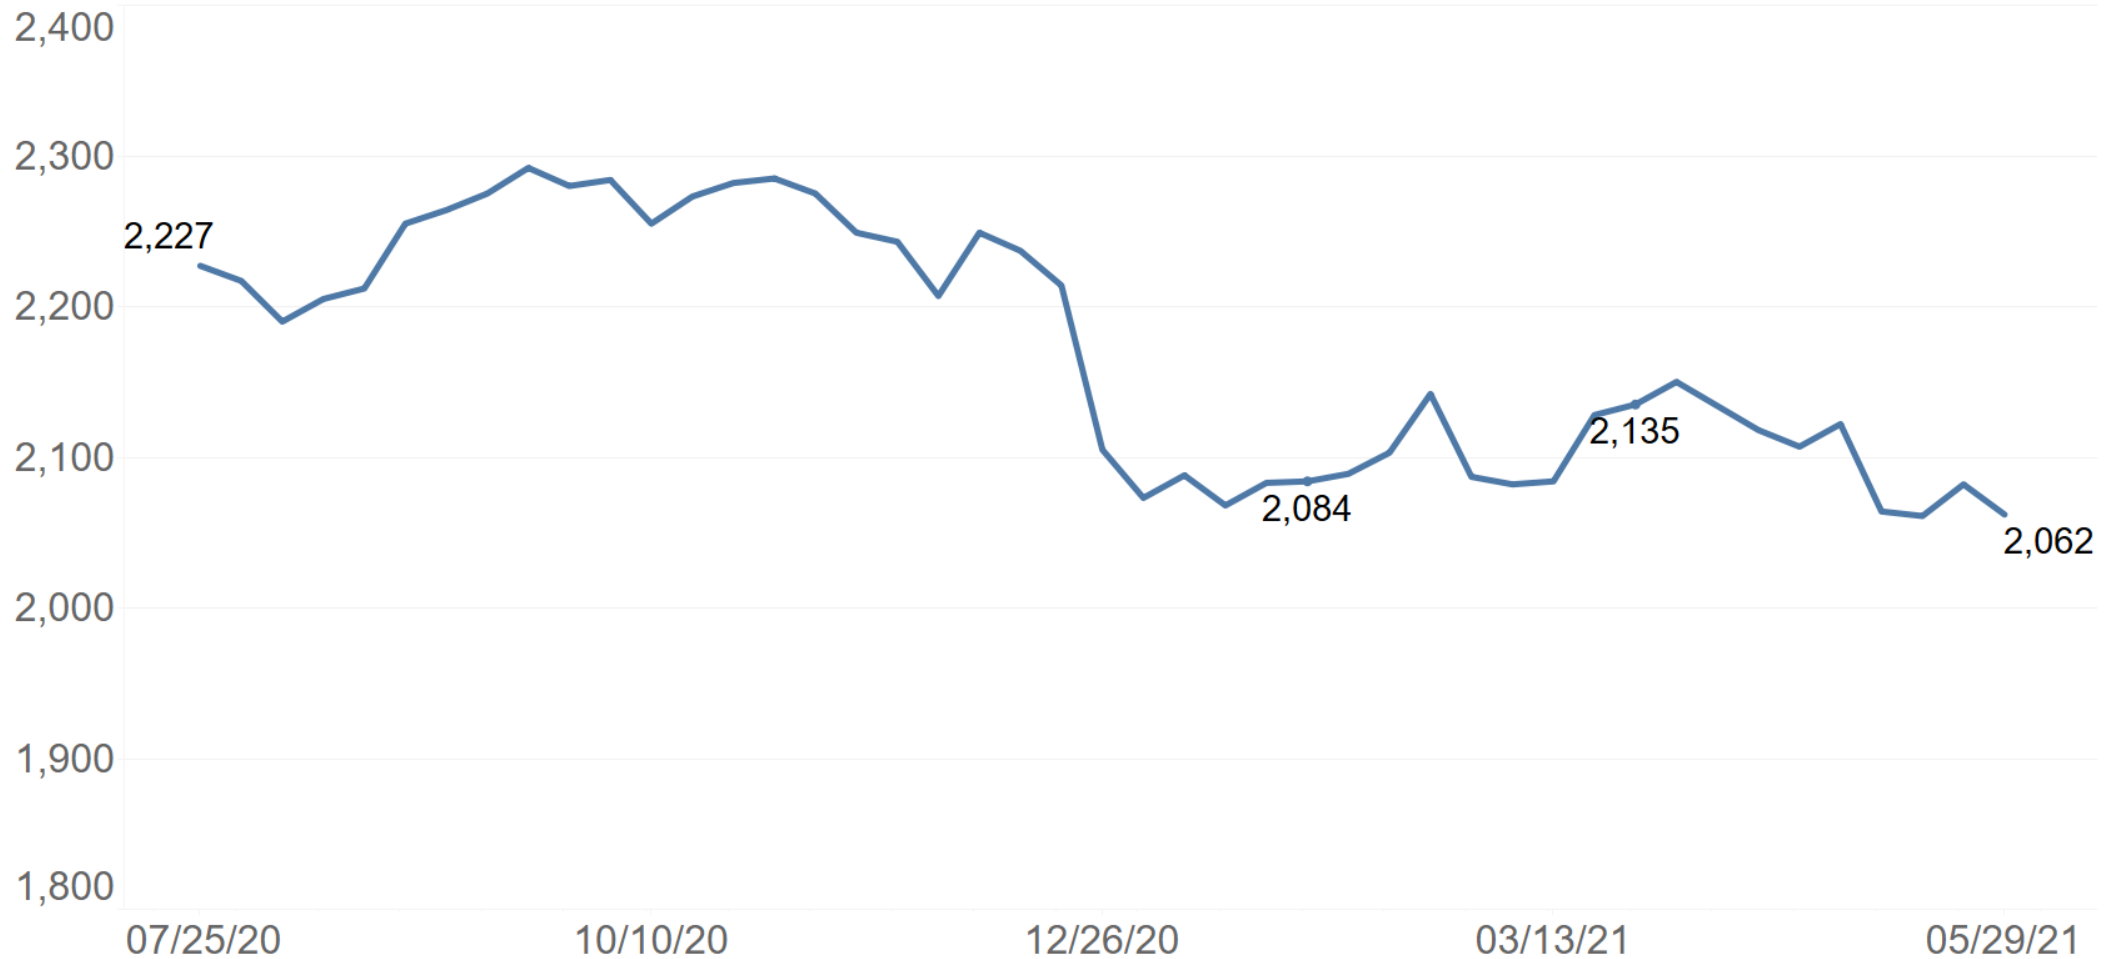

Recent Population Trends in County Juvenile Facilities

**Statewide Average Daily Population of Juveniles in County Detention Facilities
from 7/19/20 to 5/29/21**