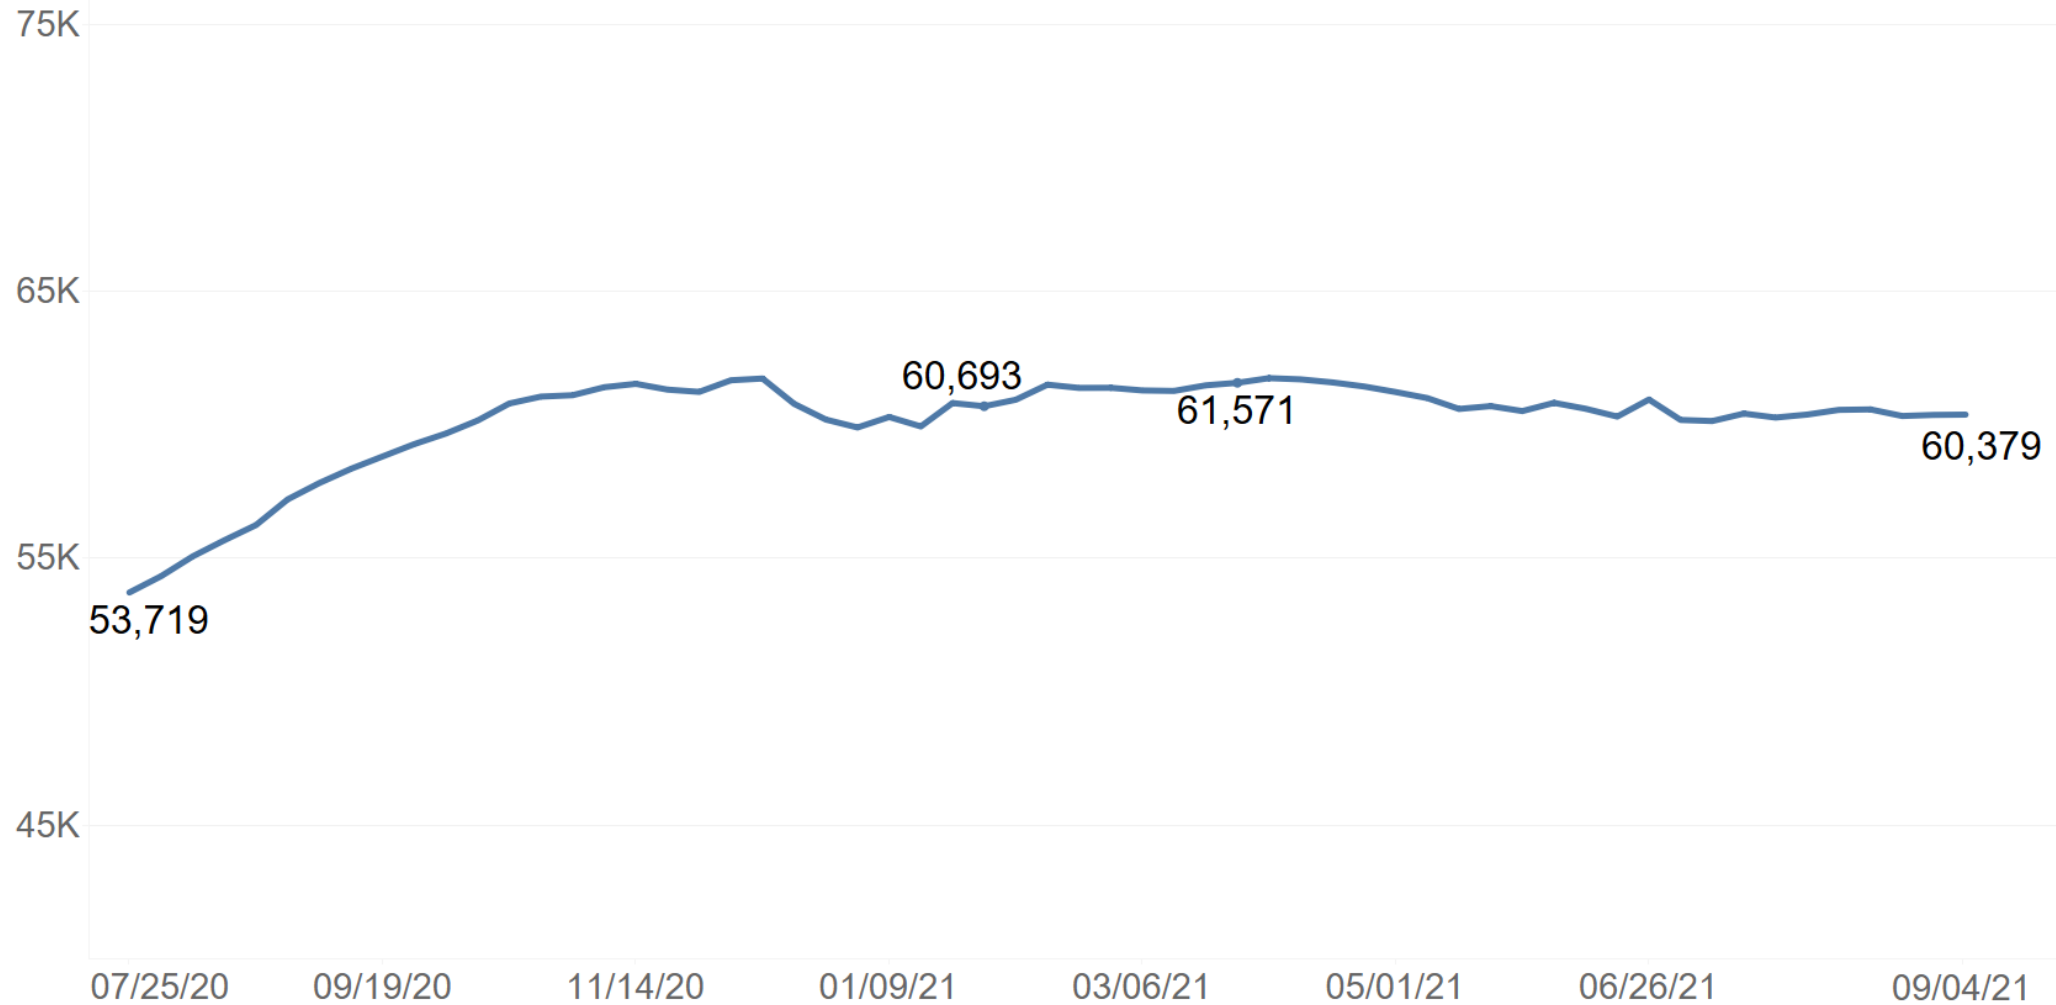

Recent Population Trends in County Jails

Statewide Average Daily Population of Detained People from 2/29/20 to 9/4/21

Recent Population Trends in County Jails

Statewide Average Daily Population of Detained People from 7/19/20 to 9/4/21

Recent COVID-19 Case Trends in County Jails

Recent COVID-19 Case Trends in County Jails

Hospitalizations of Detained People

Recent Population Trends in County Juvenile Facilities

**Statewide Average Daily Population of Juveniles in County Detention Facilities
from 2/29/20 to 9/4/21**

Recent Population Trends in County Juvenile Facilities

**Statewide Average Daily Population of Juveniles in County Detention Facilities
from 7/19/20 to 9/4/21**

Recent COVID-19 Case Trends in County Juvenile Facilities