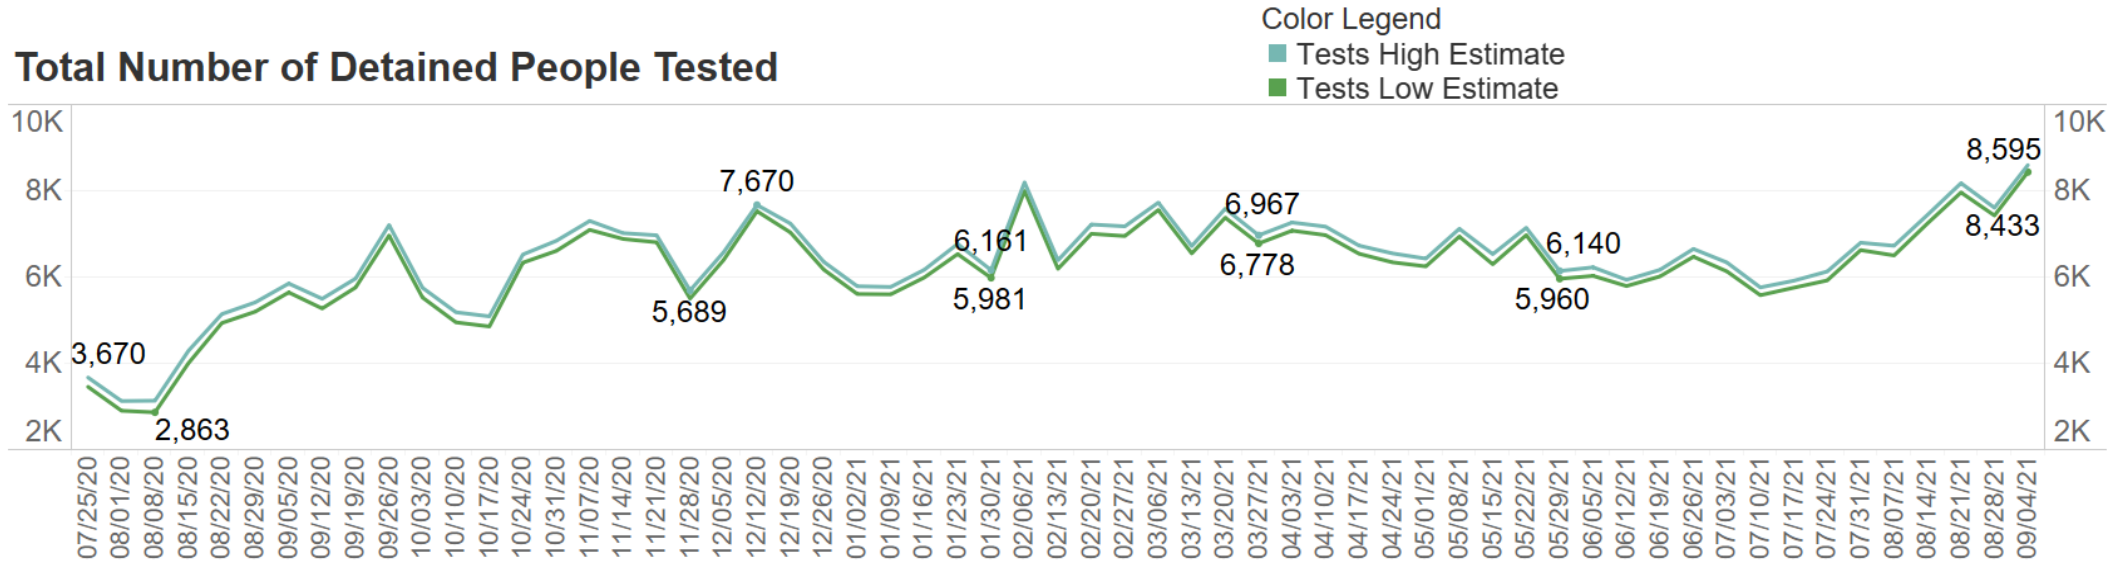

Recent Population Trends in County Jails

Statewide Average Daily Population of Detained People from 2/29/20 to 9/4/21

Recent Population Trends in County Jails

Statewide Average Daily Population of Detained People from 7/19/20 to 9/4/21

Recent COVID-19 Case Trends in County Jails

Recent COVID-19 Case Trends in County Jails

Hospitalizations of Detained People

Recent Population Trends in County Juvenile Facilities

**Statewide Average Daily Population of Juveniles in County Detention Facilities
from 2/29/20 to 9/4/21**

Recent Population Trends in County Juvenile Facilities

**Statewide Average Daily Population of Juveniles in County Detention Facilities
from 7/19/20 to 9/4/21**

Recent COVID-19 Case Trends in County Juvenile Facilities