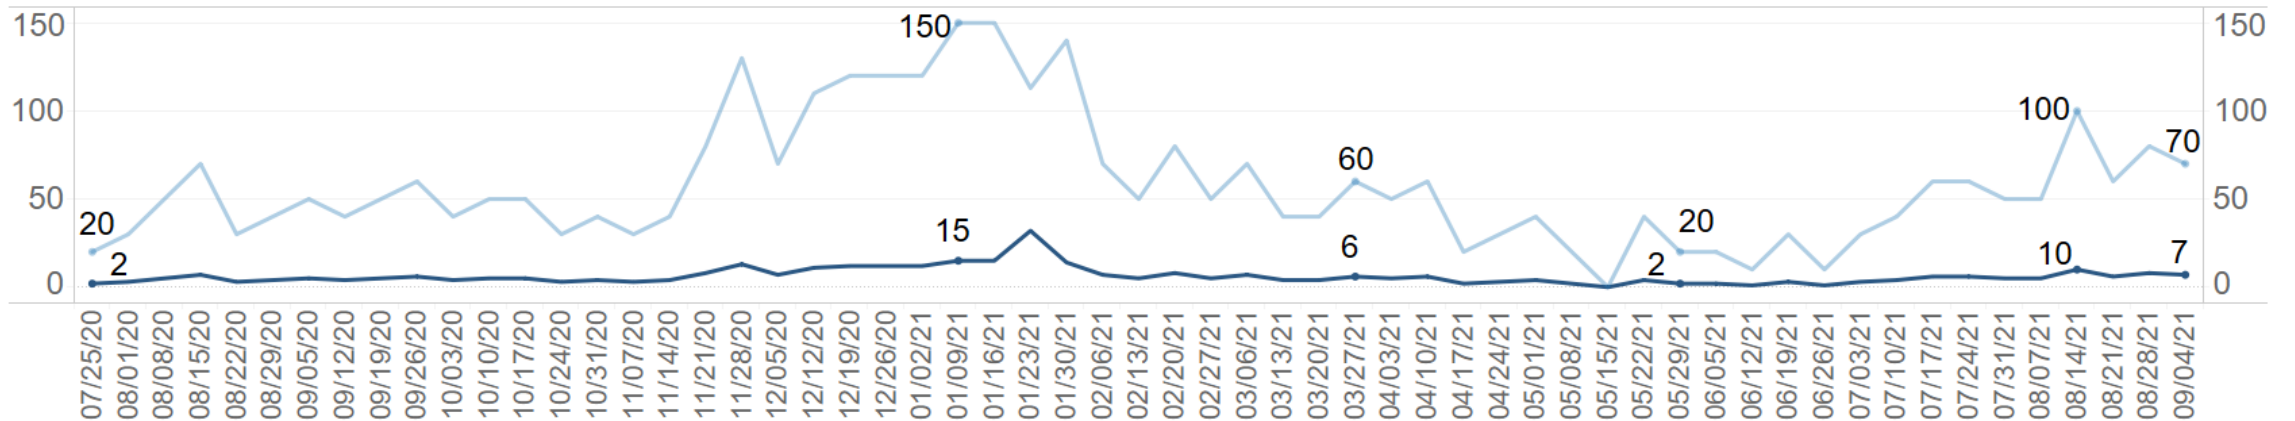

Recent COVID-19 Case Trends in County Jails

Recent COVID-19 Case Trends in County Jails

Hospitalizations of Detained People

Recent Population Trends in County Juvenile Facilities

**Statewide Average Daily Population of Juveniles in County Detention Facilities
from 2/29/20 to 9/4/21**

Recent Population Trends in County Juvenile Facilities

**Statewide Average Daily Population of Juveniles in County Detention Facilities
from 7/19/20 to 9/4/21**

Recent COVID-19 Case Trends in County Juvenile Facilities

Color Legend
■ Tests High Estimate
■ Tests Low Estimate

Total Number of Juveniles Tested

Color Legend
■ Confirmed Positive High Estimate
■ Confirmed Positive Low Estimate

Total Number of Juveniles Confirmed Positive