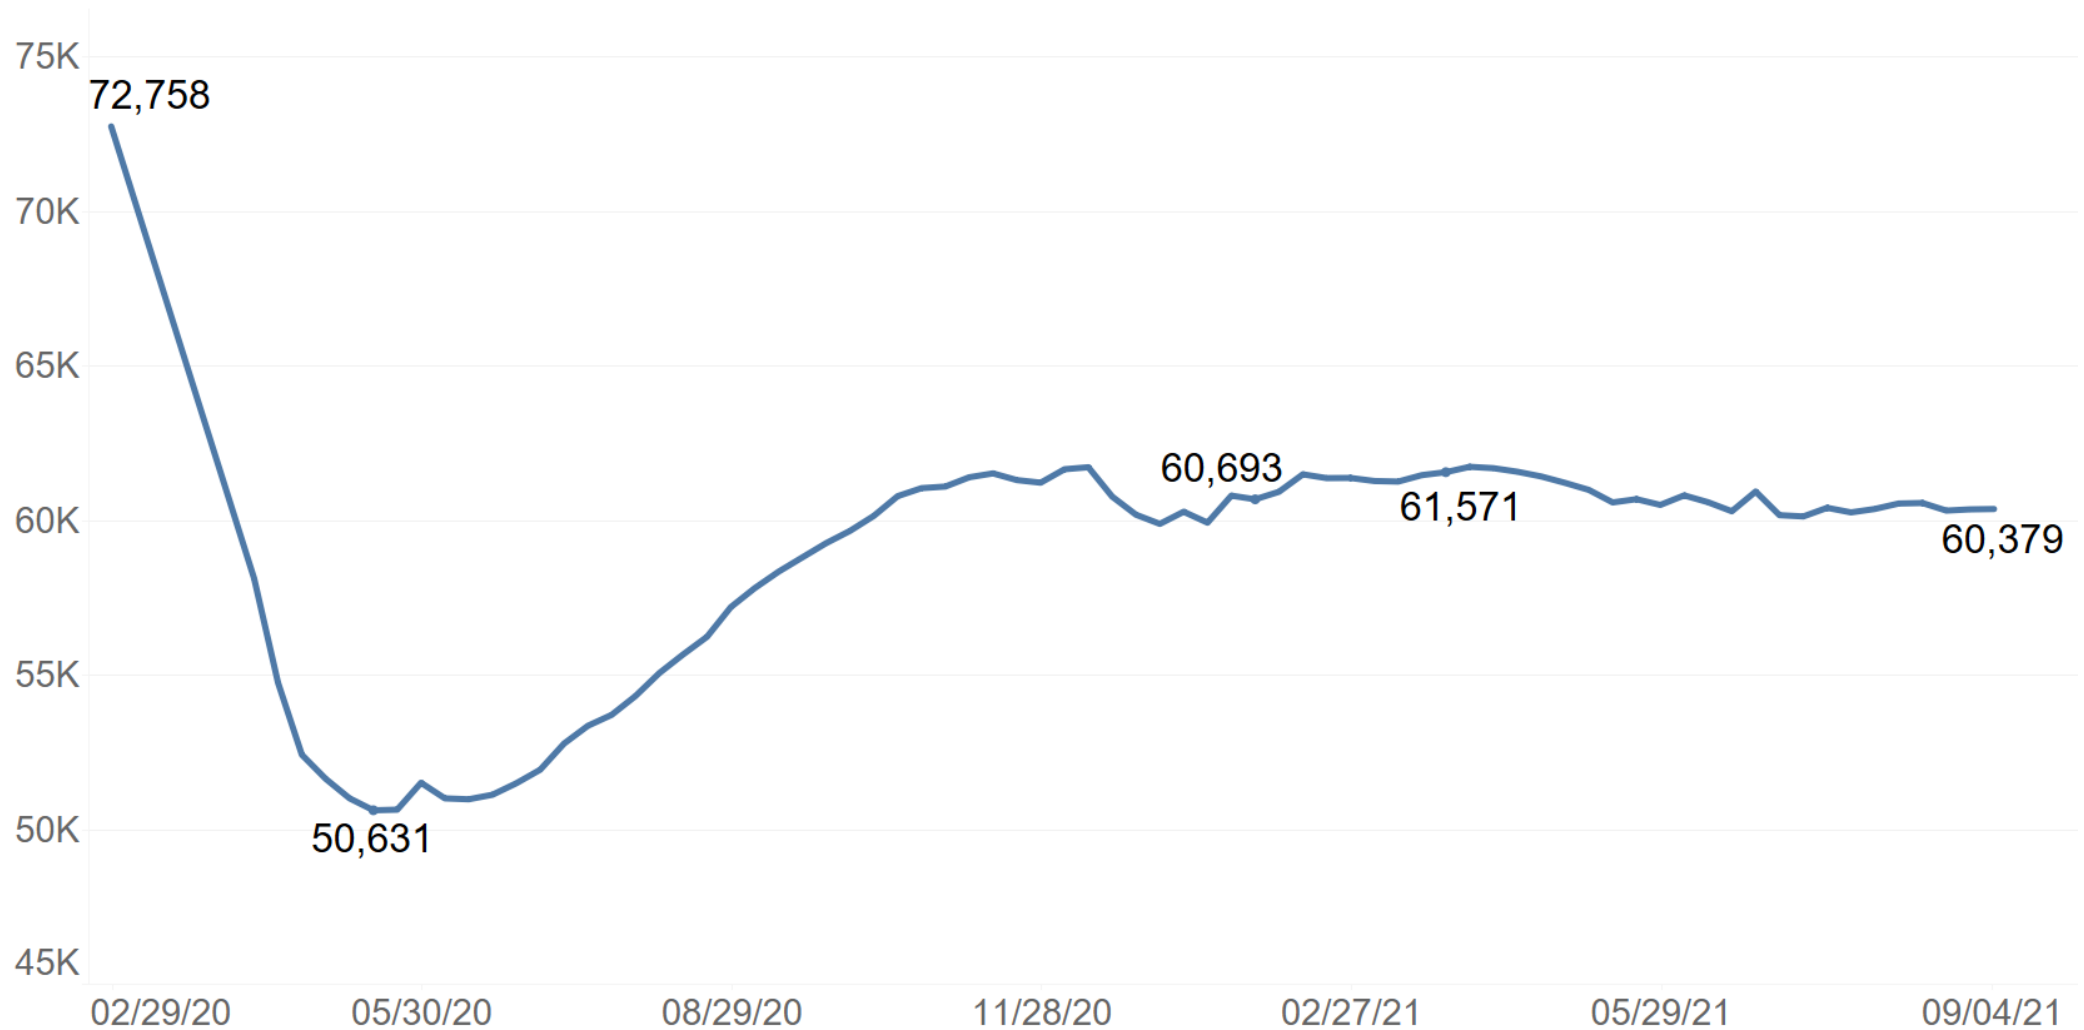

Recent Population Trends in County Jails

Statewide Average Daily Population of Detained People from 2/29/20 to 9/4/21

Recent Population Trends in County Jails

Statewide Average Daily Population of Detained People from 7/19/20 to 9/4/21

Recent COVID-19 Case Trends in County Jails

Recent COVID-19 Case Trends in County Jails

Hospitalizations of Detained People

Recent Population Trends in County Juvenile Facilities

**Statewide Average Daily Population of Juveniles in County Detention Facilities
from 2/29/20 to 9/4/21**

Recent Population Trends in County Juvenile Facilities

**Statewide Average Daily Population of Juveniles in County Detention Facilities
from 7/19/20 to 9/4/21**

Recent COVID-19 Case Trends in County Juvenile Facilities