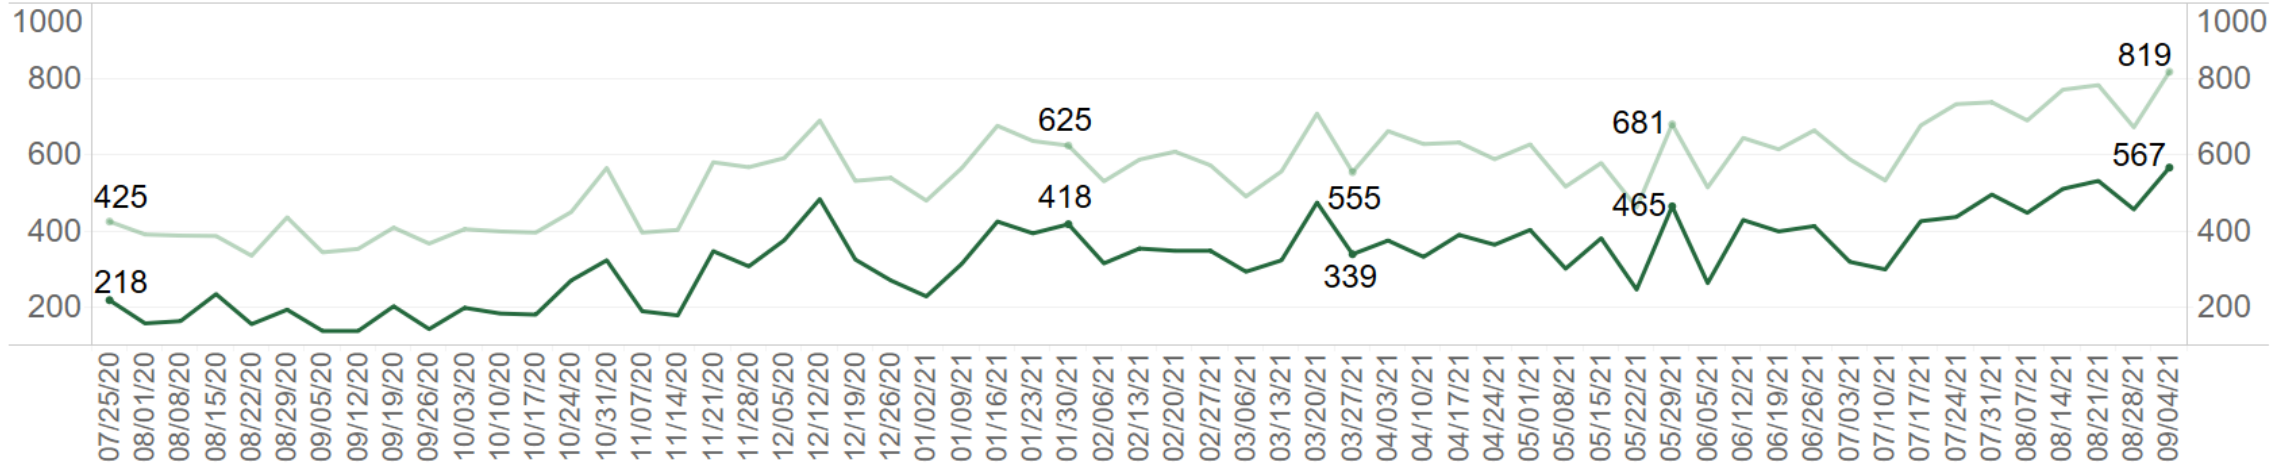

Recent COVID-19 Case Trends in County Jails

Recent COVID-19 Case Trends in County Jails

Hospitalizations of Detained People

Recent Population Trends in County Juvenile Facilities

**Statewide Average Daily Population of Juveniles in County Detention Facilities
from 2/29/20 to 9/4/21**

Recent Population Trends in County Juvenile Facilities

**Statewide Average Daily Population of Juveniles in County Detention Facilities
from 7/19/20 to 9/4/21**

Recent COVID-19 Case Trends in County Juvenile Facilities

Color Legend
■ Tests High Estimate
■ Tests Low Estimate

Total Number of Juveniles Tested

Color Legend
■ Confirmed Positive High Estimate
■ Confirmed Positive Low Estimate

Total Number of Juveniles Confirmed Positive