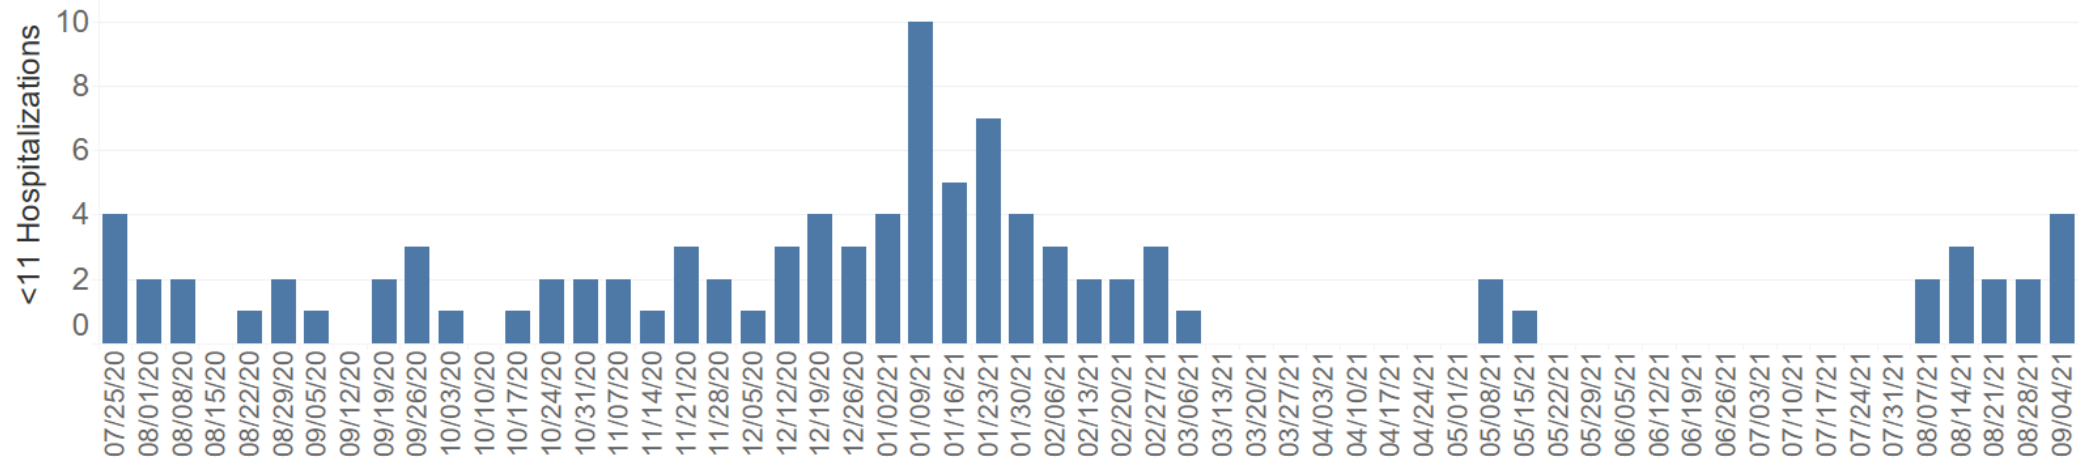

Recent Population Trends in County Jails

Statewide Average Daily Population of Detained People from 2/29/20 to 9/4/21

Recent Population Trends in County Jails

Statewide Average Daily Population of Detained People from 7/19/20 to 9/4/21

Recent COVID-19 Case Trends in County Jails

Recent COVID-19 Case Trends in County Jails

Hospitalizations of Detained People

Recent Population Trends in County Juvenile Facilities

**Statewide Average Daily Population of Juveniles in County Detention Facilities
from 2/29/20 to 9/4/21**

Recent Population Trends in County Juvenile Facilities

**Statewide Average Daily Population of Juveniles in County Detention Facilities
from 7/19/20 to 9/4/21**

Recent COVID-19 Case Trends in County Juvenile Facilities