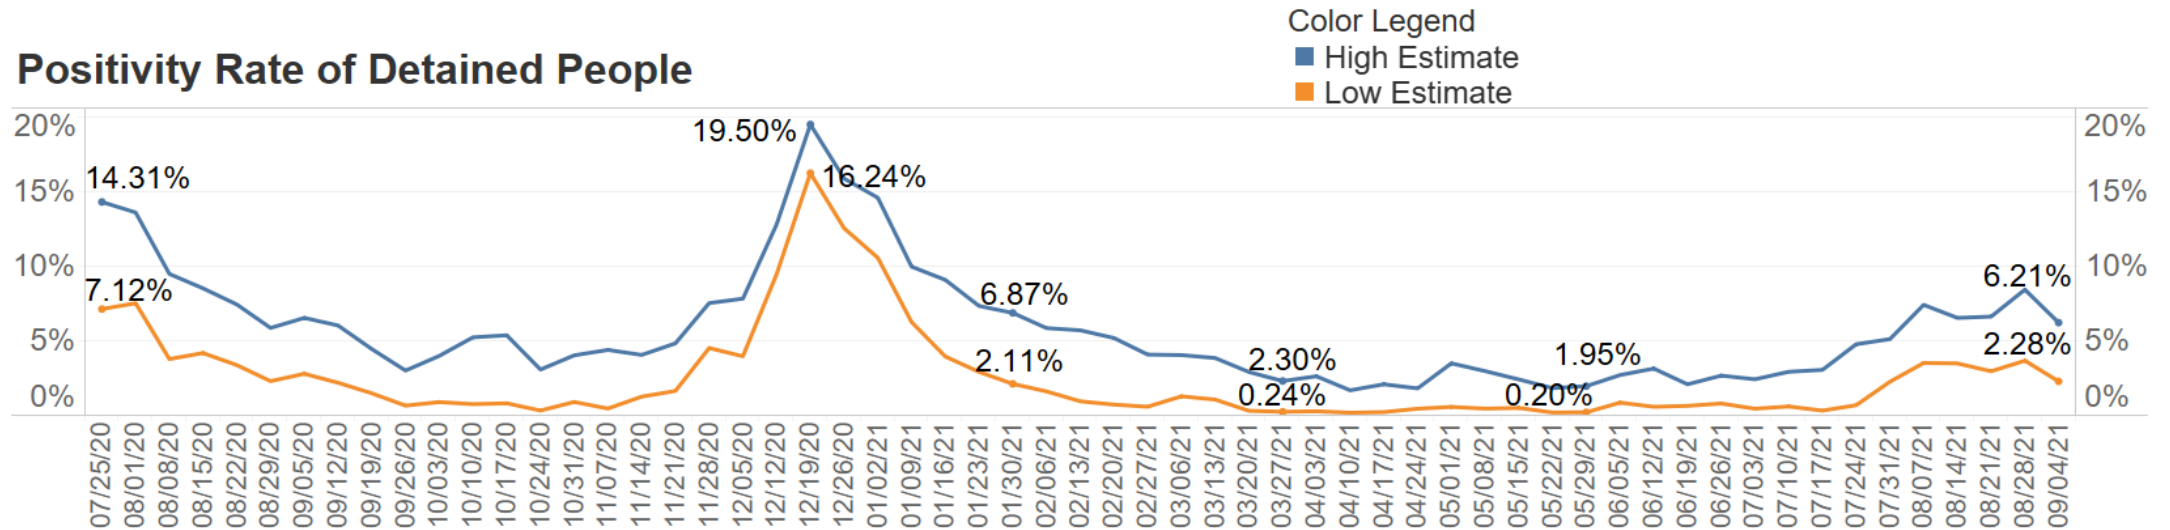

Recent Population Trends in County Jails

Statewide Average Daily Population of Detained People from 2/29/20 to 9/4/21

Recent Population Trends in County Jails

Statewide Average Daily Population of Detained People from 7/19/20 to 9/4/21

Recent COVID-19 Case Trends in County Jails

Recent COVID-19 Case Trends in County Jails

Hospitalizations of Detained People

Recent Population Trends in County Juvenile Facilities

**Statewide Average Daily Population of Juveniles in County Detention Facilities
from 2/29/20 to 9/4/21**