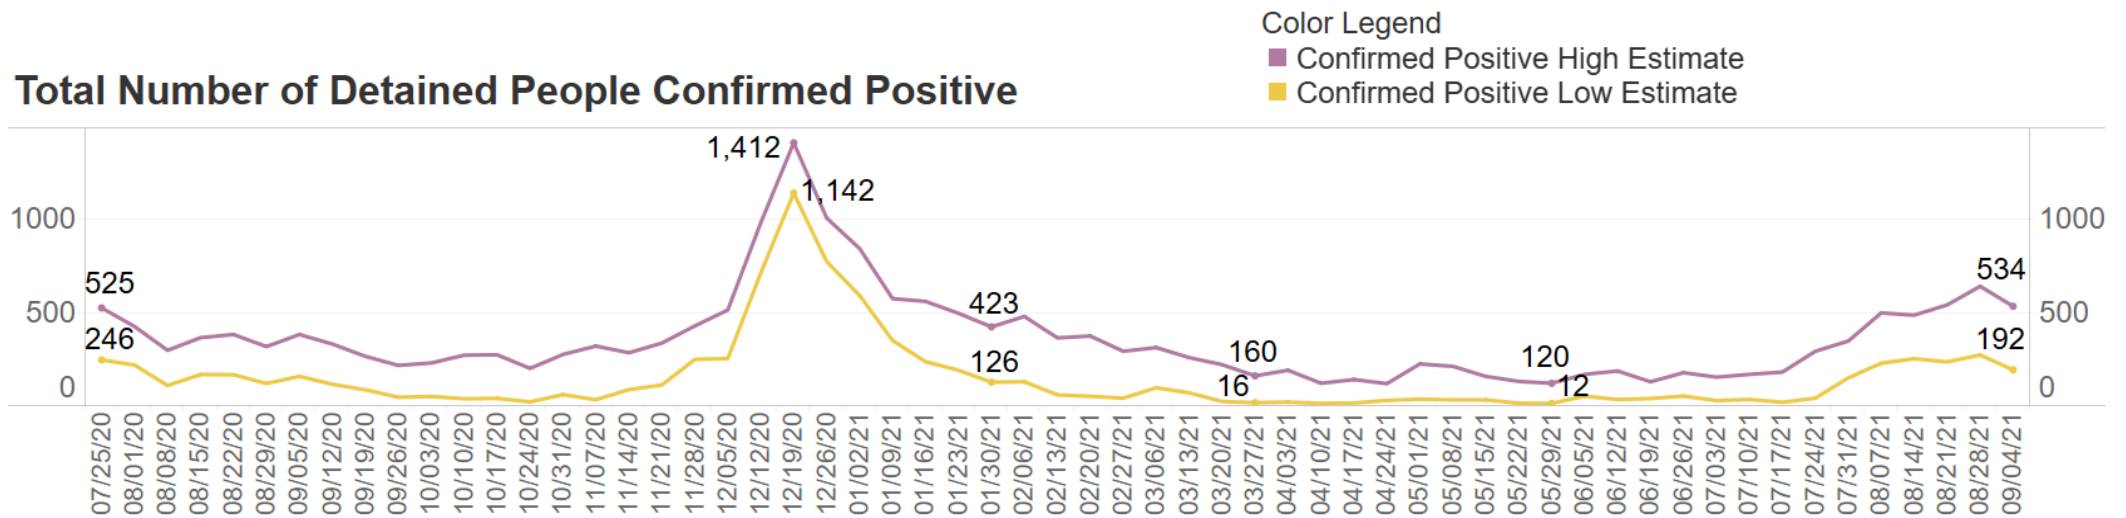

Recent Population Trends in County Jails

Statewide Average Daily Population of Detained People from 2/29/20 to 9/4/21

Recent Population Trends in County Jails

Statewide Average Daily Population of Detained People from 7/19/20 to 9/4/21

Recent COVID-19 Case Trends in County Jails

Recent COVID-19 Case Trends in County Jails

Hospitalizations of Detained People

Recent Population Trends in County Juvenile Facilities

**Statewide Average Daily Population of Juveniles in County Detention Facilities
from 2/29/20 to 9/4/21**

Recent Population Trends in County Juvenile Facilities

**Statewide Average Daily Population of Juveniles in County Detention Facilities
from 7/19/20 to 9/4/21**

Recent COVID-19 Case Trends in County Juvenile Facilities