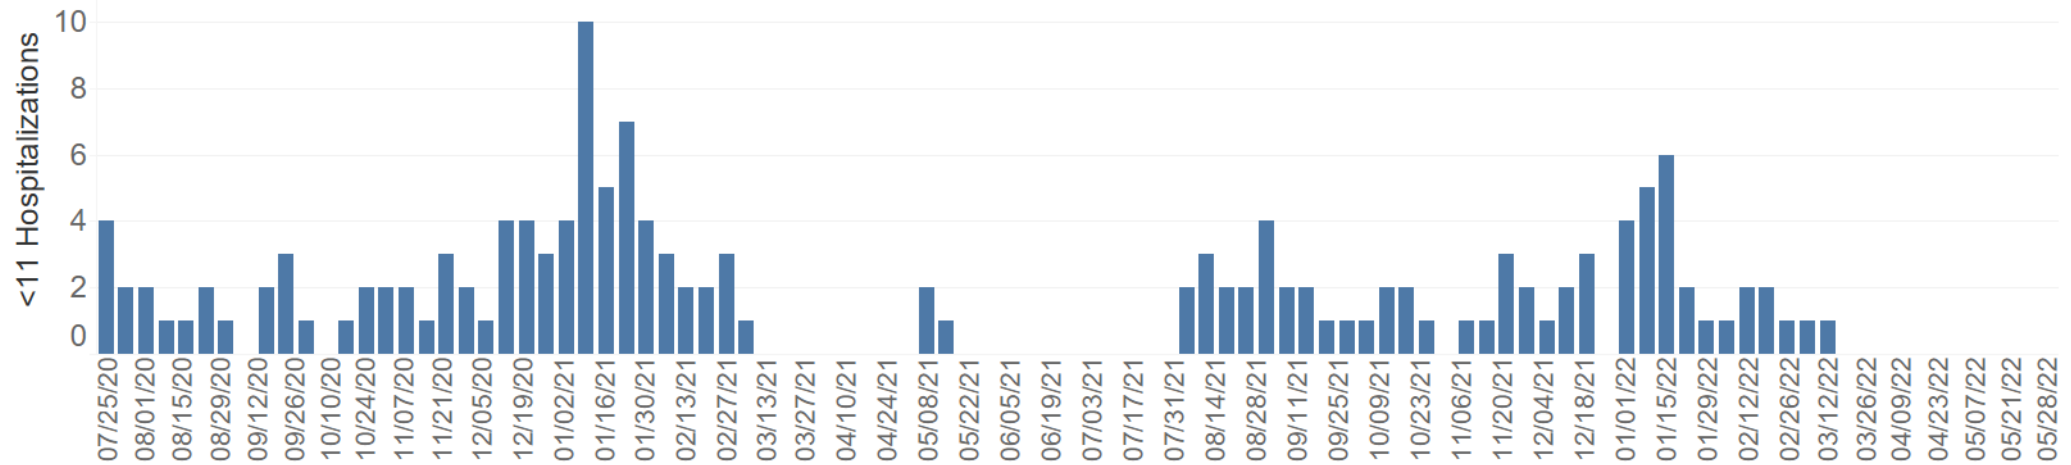

Recent Population Trends in County Jails

Statewide Average Daily Population of Detained People from 2/29/20 to 5/28/22

Recent COVID-19 Case Trends in County Jails

Total Number of Detained People Tested

Total Number of Detained People Confirmed Positive

Recent COVID-19 Case Trends in County Jails

Hospitalizations of Detained People

Recent Population Trends in County Juvenile Facilities

Statewide Average Daily Population of Juveniles in County Detention Facilities from 2/29/20 to 5/28/22