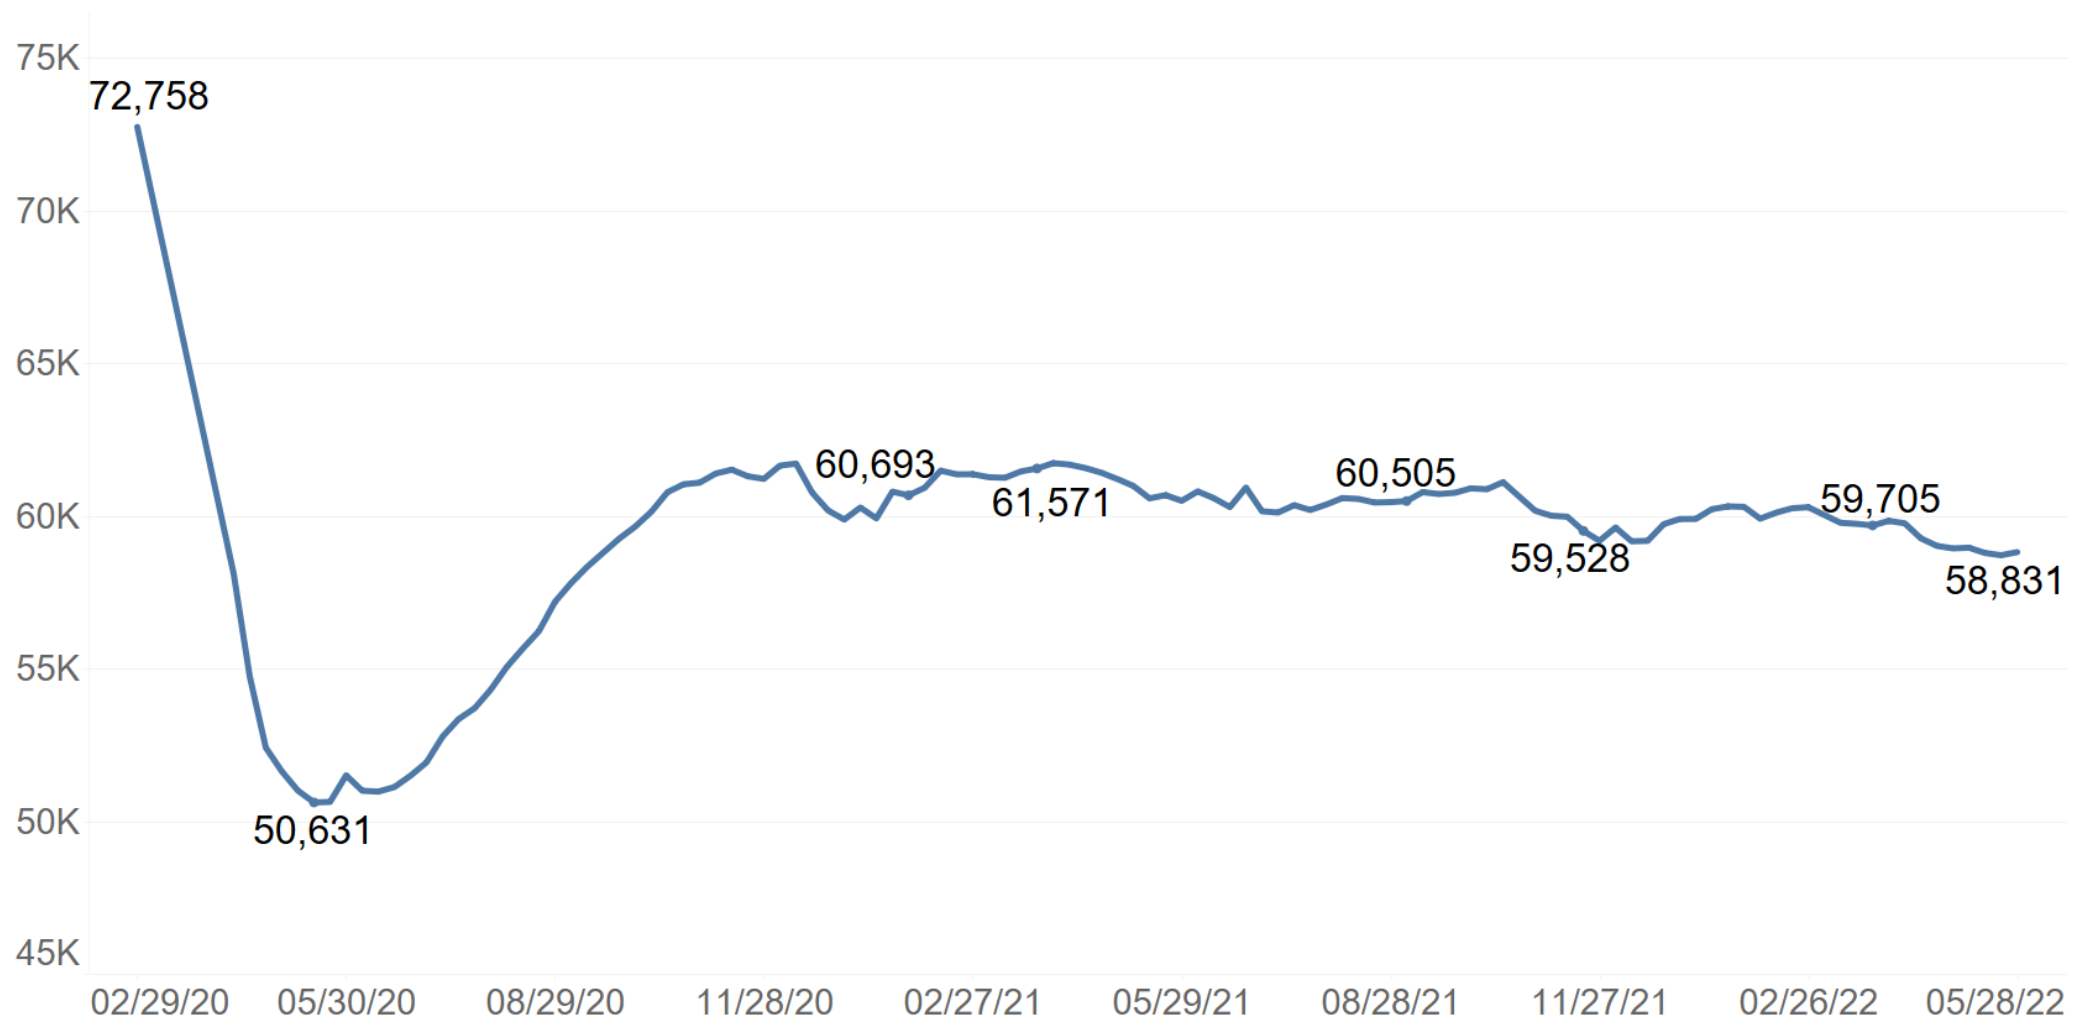

Recent Population Trends in County Jails

Statewide Average Daily Population of Detained People from 2/29/20 to 5/28/22

Recent COVID-19 Case Trends in County Jails

Total Number of Detained People Tested

Total Number of Detained People Confirmed Positive

Recent COVID-19 Case Trends in County Jails

Hospitalizations of Detained People

Recent Population Trends in County Juvenile Facilities

Statewide Average Daily Population of Juveniles in County Detention Facilities from 2/29/20 to 5/28/22