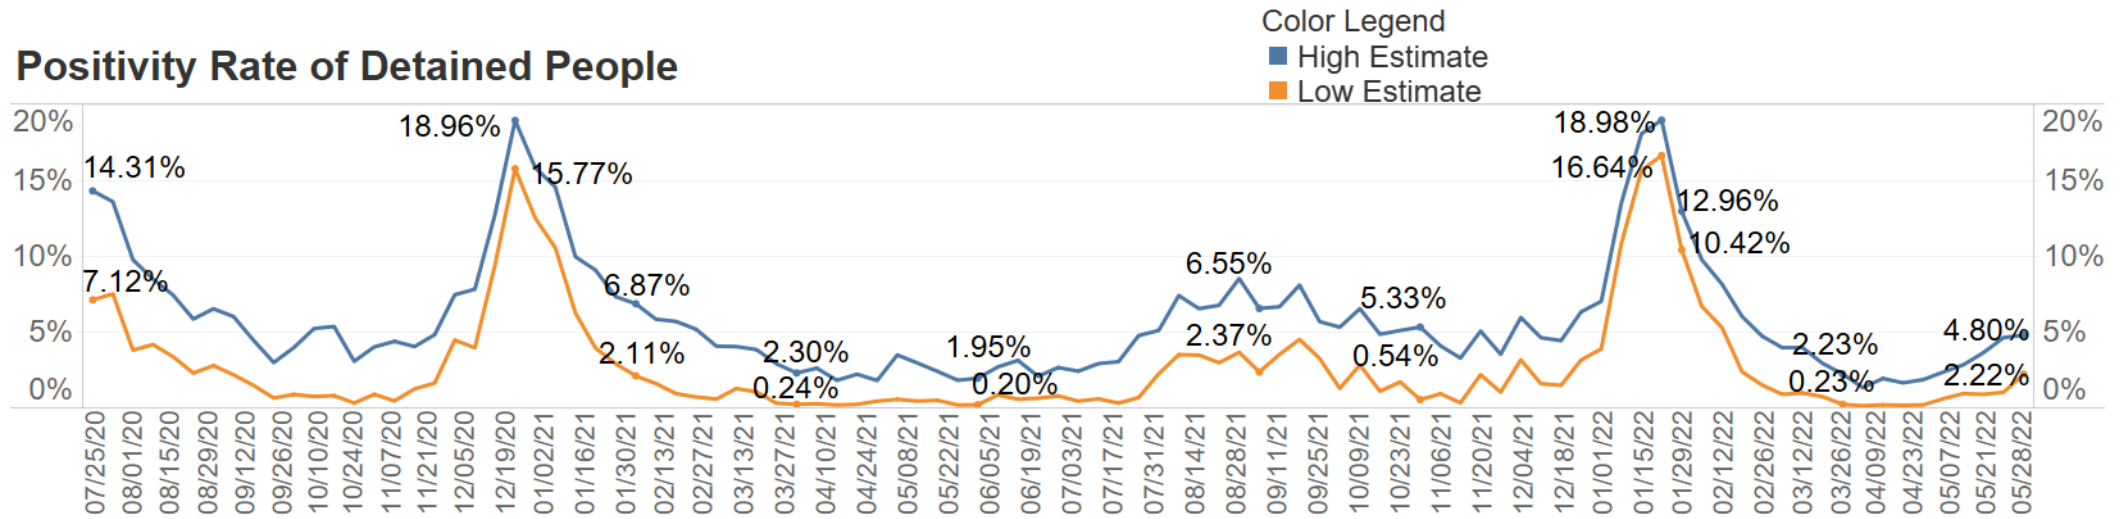

Recent Population Trends in County Jails

Statewide Average Daily Population of Detained People from 2/29/20 to 5/28/22

Recent COVID-19 Case Trends in County Jails

Total Number of Detained People Tested

Total Number of Detained People Confirmed Positive

Recent COVID-19 Case Trends in County Jails

Hospitalizations of Detained People

Recent Population Trends in County Juvenile Facilities

Statewide Average Daily Population of Juveniles in County Detention Facilities from 2/29/20 to 5/28/22