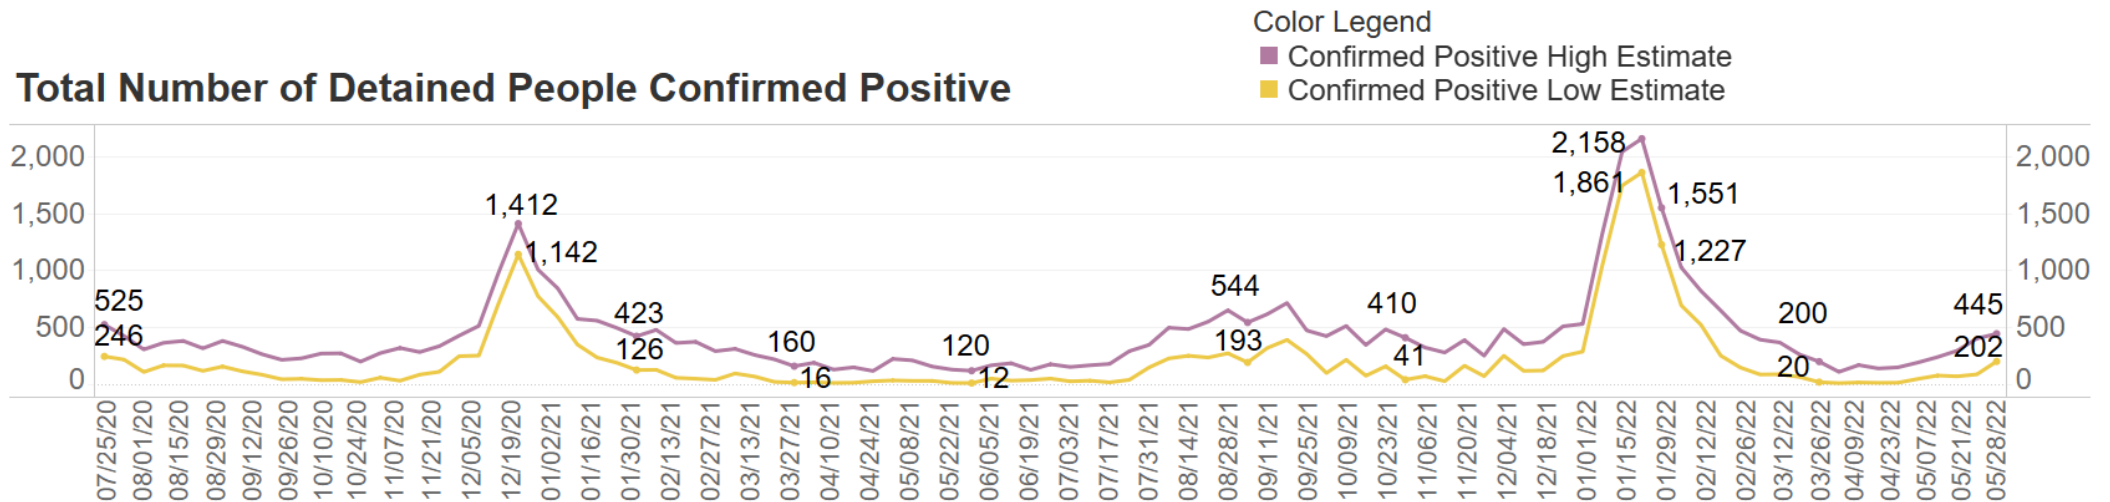

Recent Population Trends in County Jails

Statewide Average Daily Population of Detained People from 2/29/20 to 5/28/22

Recent COVID-19 Case Trends in County Jails

Total Number of Detained People Tested

Total Number of Detained People Confirmed Positive

Recent COVID-19 Case Trends in County Jails

Hospitalizations of Detained People

Recent Population Trends in County Juvenile Facilities

Statewide Average Daily Population of Juveniles in County Detention Facilities from 2/29/20 to 5/28/22