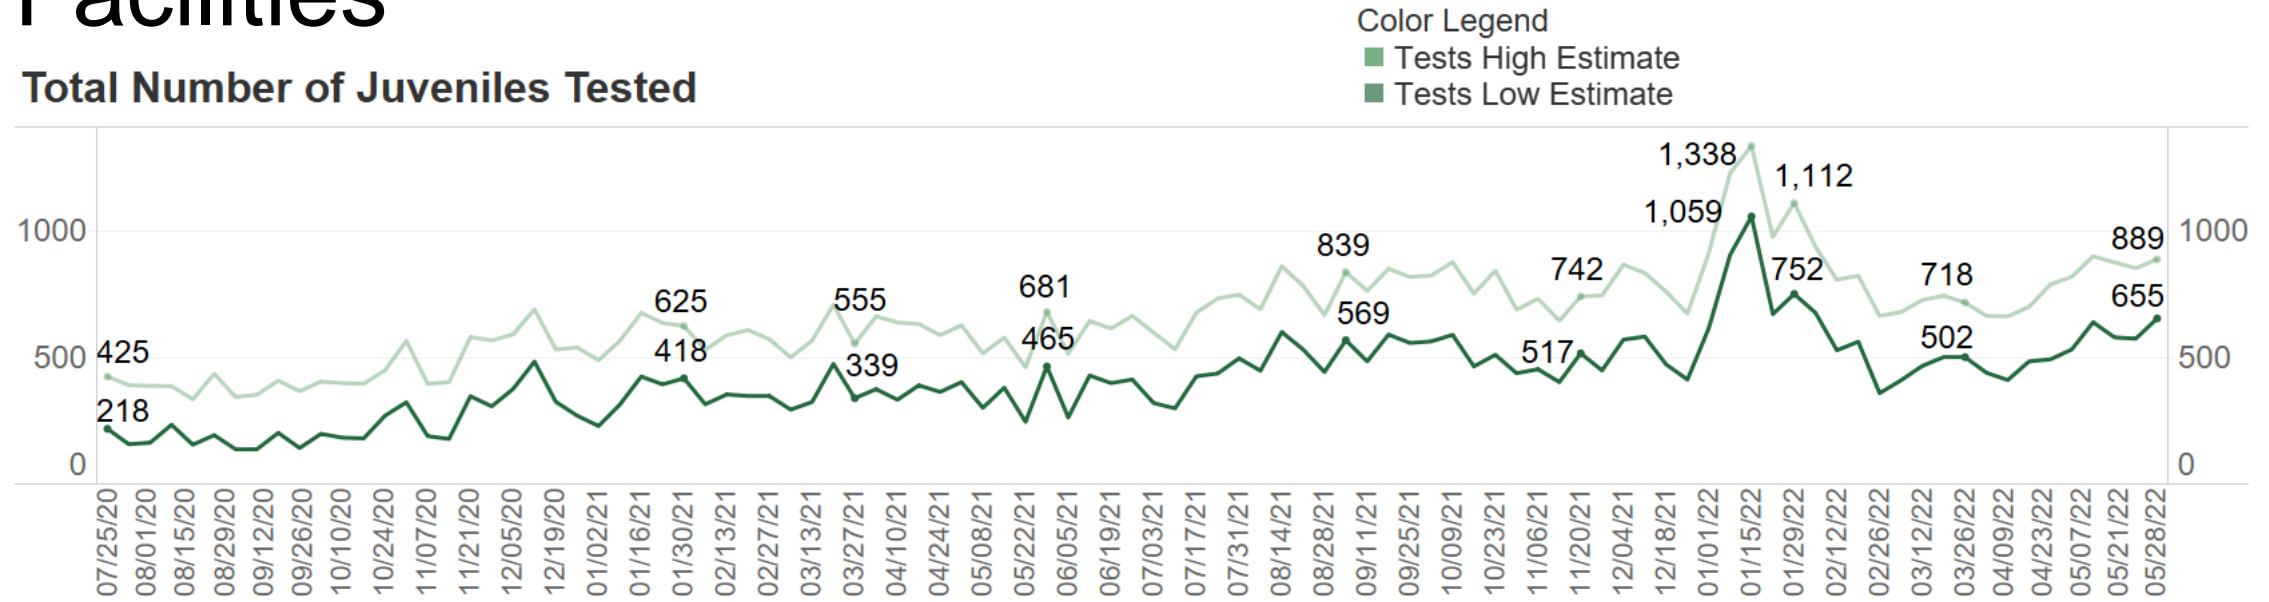

Recent Population Trends in County Jails

Statewide Average Daily Population of Detained People from 2/29/20 to 5/28/22

Recent COVID-19 Case Trends in County Jails

Total Number of Detained People Tested

Total Number of Detained People Confirmed Positive

Recent COVID-19 Case Trends in County Jails

Hospitalizations of Detained People

Recent Population Trends in County Juvenile Facilities

Statewide Average Daily Population of Juveniles in County Detention Facilities from 2/29/20 to 5/28/22

Recent COVID-19 Case Trends in County Juvenile Facilities

Total Number of Juveniles Tested

Total Number of Juveniles Confirmed Positive

Recent COVID-19 Case Trends in County Juvenile Facilities

Positivity Rate of Juveniles