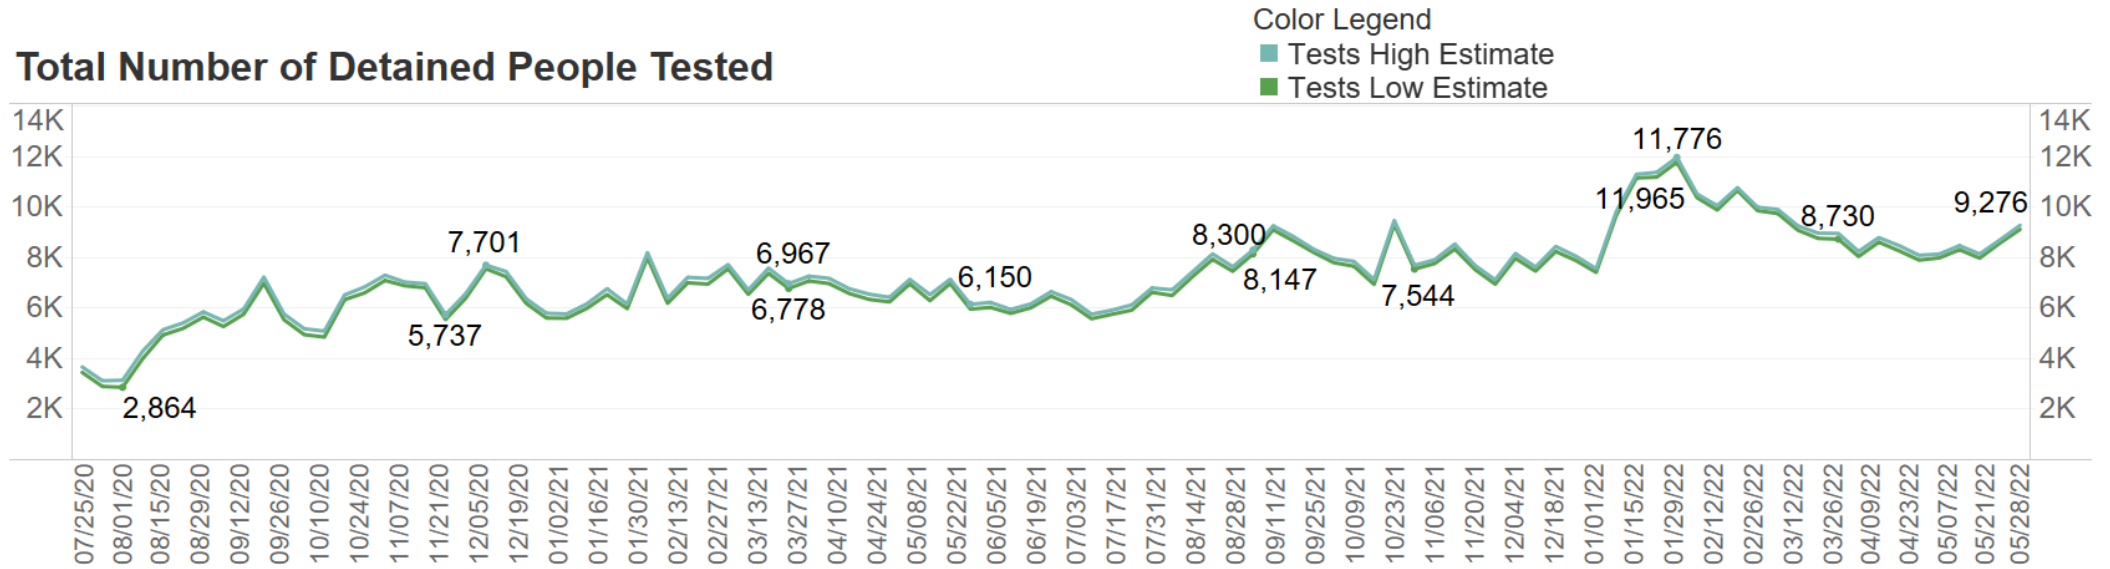

Recent Population Trends in County Jails

Statewide Average Daily Population of Detained People from 2/29/20 to 5/28/22

Recent COVID-19 Case Trends in County Jails

Total Number of Detained People Tested

Total Number of Detained People Confirmed Positive

Recent COVID-19 Case Trends in County Jails

Hospitalizations of Detained People

Recent Population Trends in County Juvenile Facilities

Statewide Average Daily Population of Juveniles in County Detention Facilities from 2/29/20 to 5/28/22