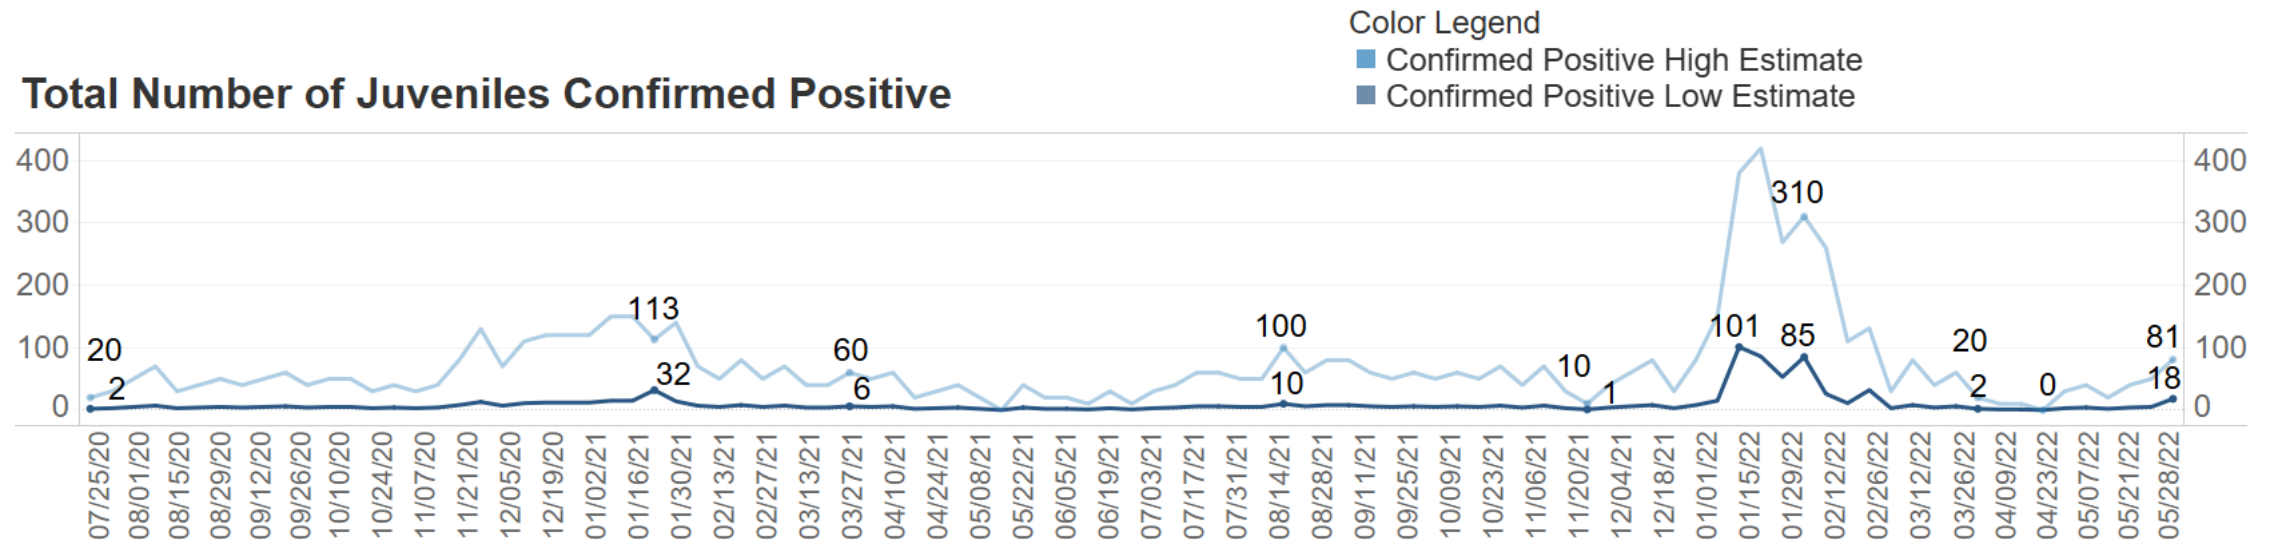

Recent Population Trends in County Jails

Statewide Average Daily Population of Detained People from 2/29/20 to 5/28/22

Recent COVID-19 Case Trends in County Jails

Total Number of Detained People Tested

Total Number of Detained People Confirmed Positive

Recent COVID-19 Case Trends in County Jails

Hospitalizations of Detained People

Recent Population Trends in County Juvenile Facilities

Statewide Average Daily Population of Juveniles in County Detention Facilities from 2/29/20 to 5/28/22

Recent COVID-19 Case Trends in County Juvenile Facilities

Total Number of Juveniles Tested

Total Number of Juveniles Confirmed Positive

Recent COVID-19 Case Trends in County Juvenile Facilities

Positivity Rate of Juveniles